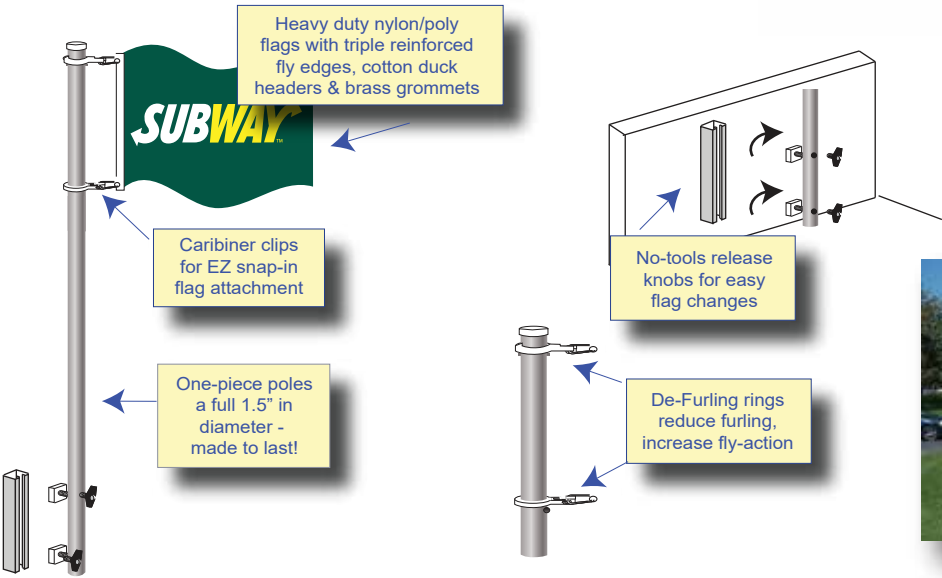

Flags and Flagpoles

We're the country's leading source for merchandising flag displays for a reason. Our flags are the highest quality available, made from the most advanced fabrics and sewn to provide the longest usable life. Our roof and ground display poles are the best you can buy, built for durability, superior fly-action and ease of use.

Join the many Subway operators who use our flags and poles to enhance their stores' visibility!

Ground flags create a dramatic lawn display

POLE & BRACKET PRICES

Choose from 7 ft or 8 ft pole
Same low price

Pole & **$65.00 ea**
Roof bracket

Pole & **$47.00 ea**
Ground sleeve