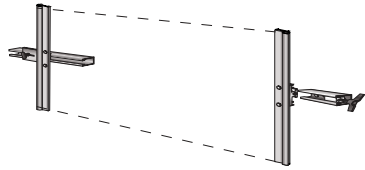

- ✓ Attractive display replaces wire frames forever!
- ✓ Creates a professional, consistent image
- ✓ Simple to install, and the POP just slides in

NEW!

Pole Mount Frame

All pole banners need hardware, and Voxpop's is the world's best system. Our banner frame tensions your pole banner into a drum-tight sign. The sturdy frame is a one-time purchase for years and years of superior merchandising performance. Models fit Subway 3x5 pole banners.

Tensions pole banners mechanically!

\$102.00

\$192.00

Single sided frame Double sided frame

- ✓ Available single or double sided
- ✓ Creates a professional, consistent image
- ✓ Simple to install and change media
- ✓ All models include mounting clamps

NEW!

Self contained pole banner frame with water-filled base. GOES ANYWHERE!

\$395.00
Complete

(Banner not included)

HangTight Frame

3x8 Wall Model **\$153.50**

A sign? Nope! A banner tensioned drum tight.

Voxpop's HangTight banner mounting frames create perfect, sign-like displays. They install on any wall surface - just screw several tracks into your building - that's it! Fasteners are available for any type of wall surface . . . wood, brick, metal or drivet. Inexpensive and easy to use! Fits all Subway banners!