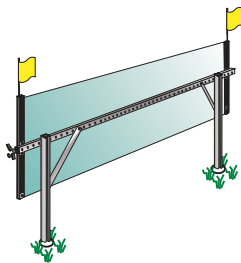

3x8 Model
Fits Subway banners

Mechanical tensioning keeps banners tight!

There is no more effective way to display your exterior banners than above the roof. And there is no better way to do that than with Voxpop's TopLine Banner Frame for Subway. It creates big bold impact and pulls customers off the street.

Ground Mount Frame

\$345

Optional accent flags (2) - add \$24

3x8 Model
Fits Subway banners

Create a dramatic lawn display with your Subway banners and this frame

Mechanical tensioning keeps banners taut the entire promotion

U-Frames

Our new U-Frame provides an appealing alternative to wire lawn frames. The sturdy steel frame slides over two heavy ground rods, and the P.O.P. just slides into channels. Simple, professional and effective!

- ✓ Attractive display replaces wire frames forever!
- ✓ Creates a professional, consistent image
- ✓ Simple to install, and the POP just slides in

NEW!

Pole Mount Frame

All pole banners need hardware, and Voxpop's is the world's best system. Our banner frame tensions your pole banner into a drum-tight sign. The sturdy frame is a one-time purchase for years and years of superior merchandising performance. Models fit Subway 3x5 pole banners.