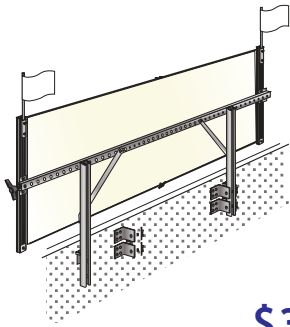

TopLine Banner Frame

$369

Optional accent flags (2) - add $24

3x8 Model
Fits Subway banners

Mechanical tensioning keeps banners tight!