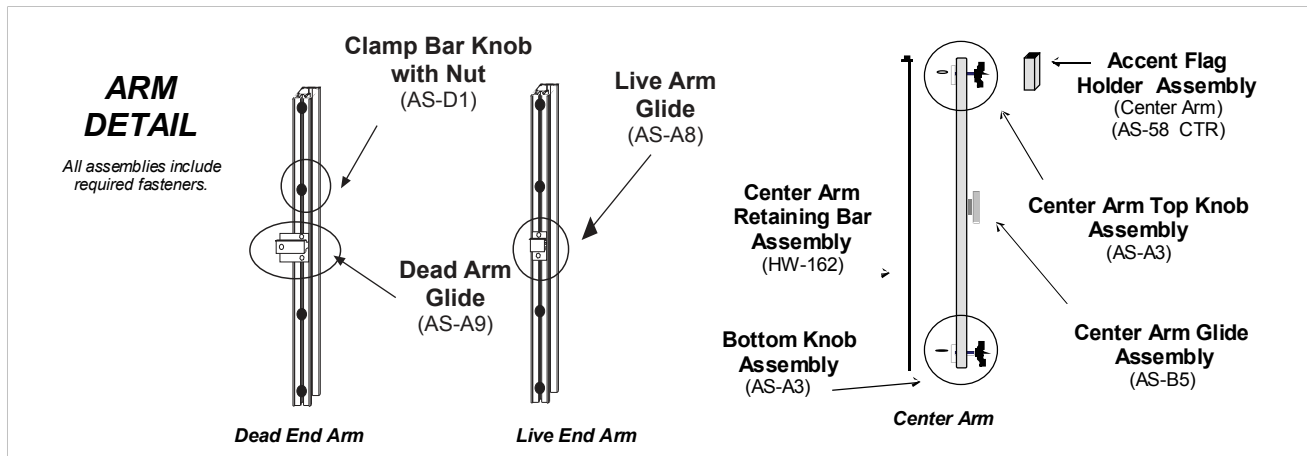

Ground Mount Banner Frame - 3' X 18' Model Replacement Parts Guide

Single Accent Flag
Set of 4 Accent Flags
Specify colors

Fasteners Bags - Nuts & Bolts
(Bag-10) Bolt Legs to Strongback