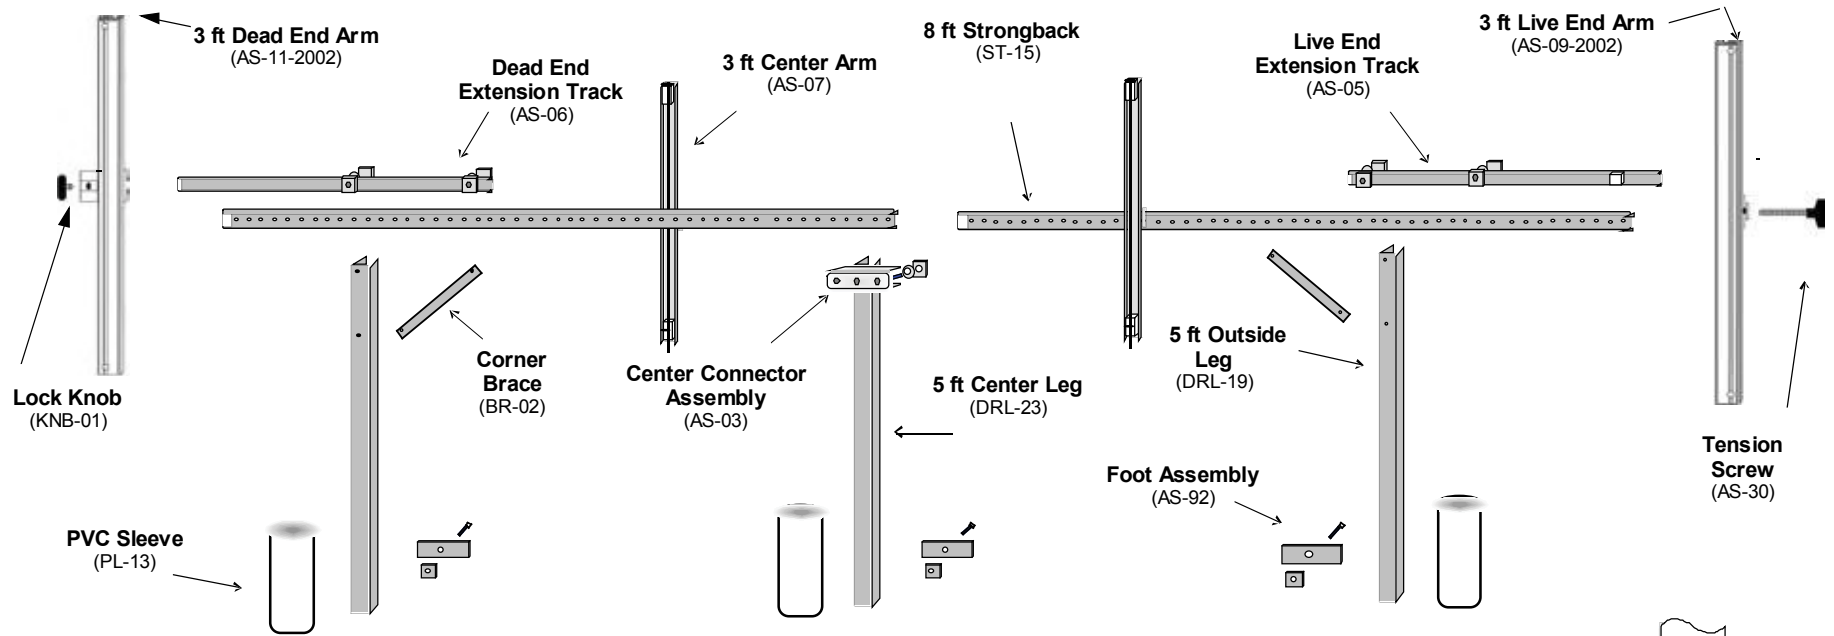

Ground Mount Banner Frame - 3' X 18' Model Replacement Parts Guide

Single Accent Flag
Set of 4 Accent Flags
Specify colors

Fasteners Bags - Nuts & Bolts
(Bag-10) Bolt Legs to Strongback