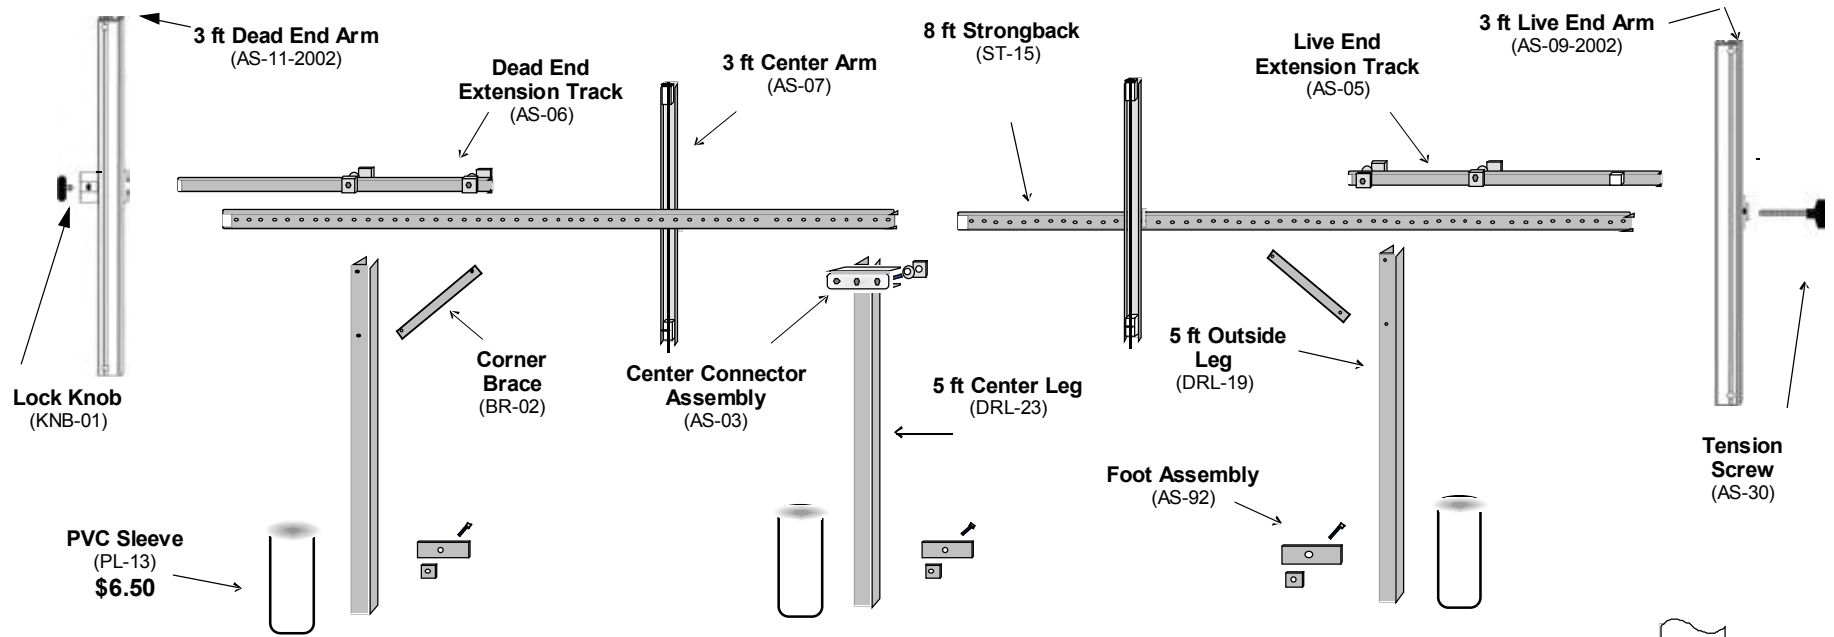

Ground Mount Banner Frame - 3' X 20' Model Replacement Parts Guide

Single Accent Flag
Set of 4 Accent Flags
Specify colors

Fasteners Bags - Nuts & Bolts
(Bag-10) Bolt Legs to Strongback