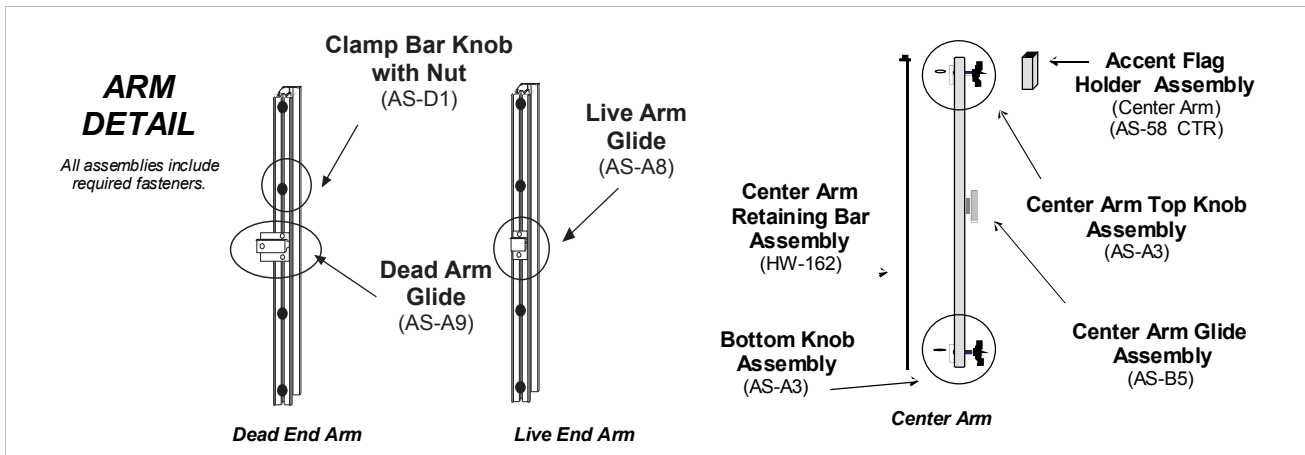

Ground Mount Banner Frame - 3' X 20' Model Replacement Parts Guide

Single Accent Flag
Set of 4 Accent Flags
Specify colors

Fasteners Bags - Nuts & Bolts
(Bag-10) Bolt Legs to Strongback