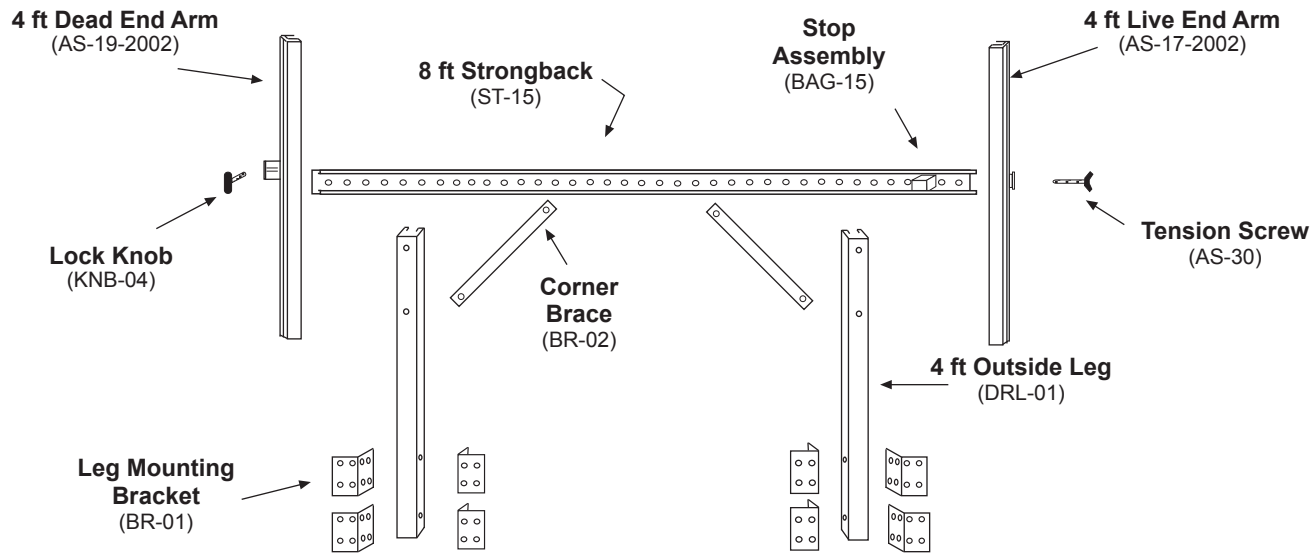

# TopLine Banner Frame - 4 x 8 Model Replacement Parts Guide & Price List

### Fastener Bags - Nuts Bolts & Screws

- Screw Bag - *mount Legs to wall (Bag-01)*
- Fasteners Bag - *bolt Legs to Strongback (Bag-10)*
- Fasteners Bag - *bolt Leg Brackets to Leg (Bag-08)*