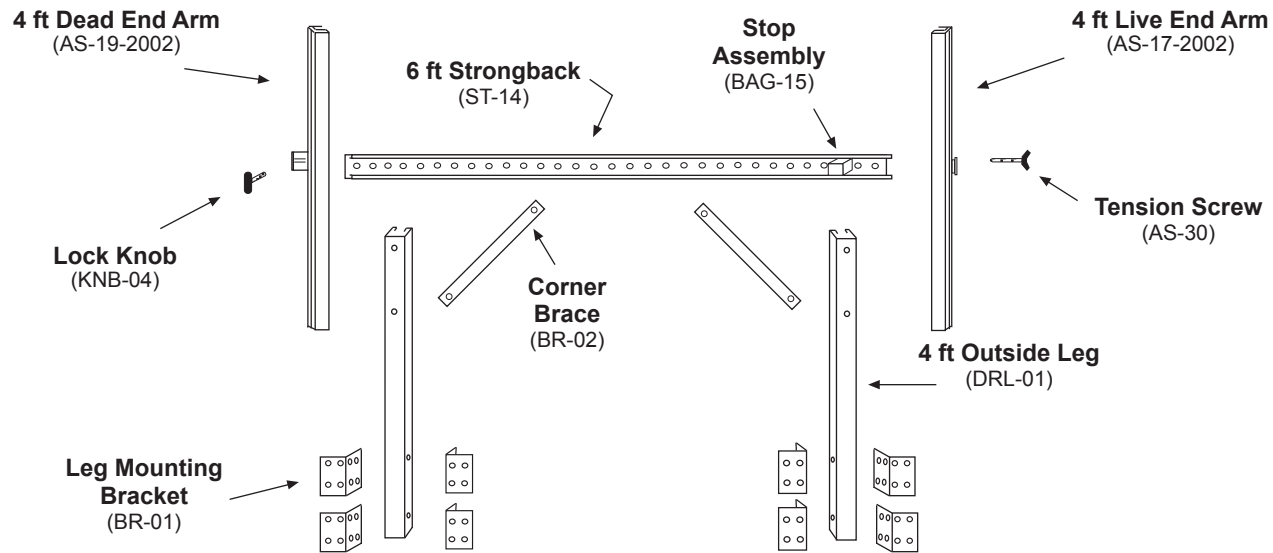

# TopLine Banner Frame - 4 x 6 Model Replacement Parts Guide & Price List

### Fastener Bags - Nuts Bolts & Screws

- Screw Bag - mount Legs to wall (Bag-01)
- Fasteners Bag - bolt Legs to Strongback (Bag-10)
- Fasteners Bag - bolt Leg Brackets to Leg (Bag-08)