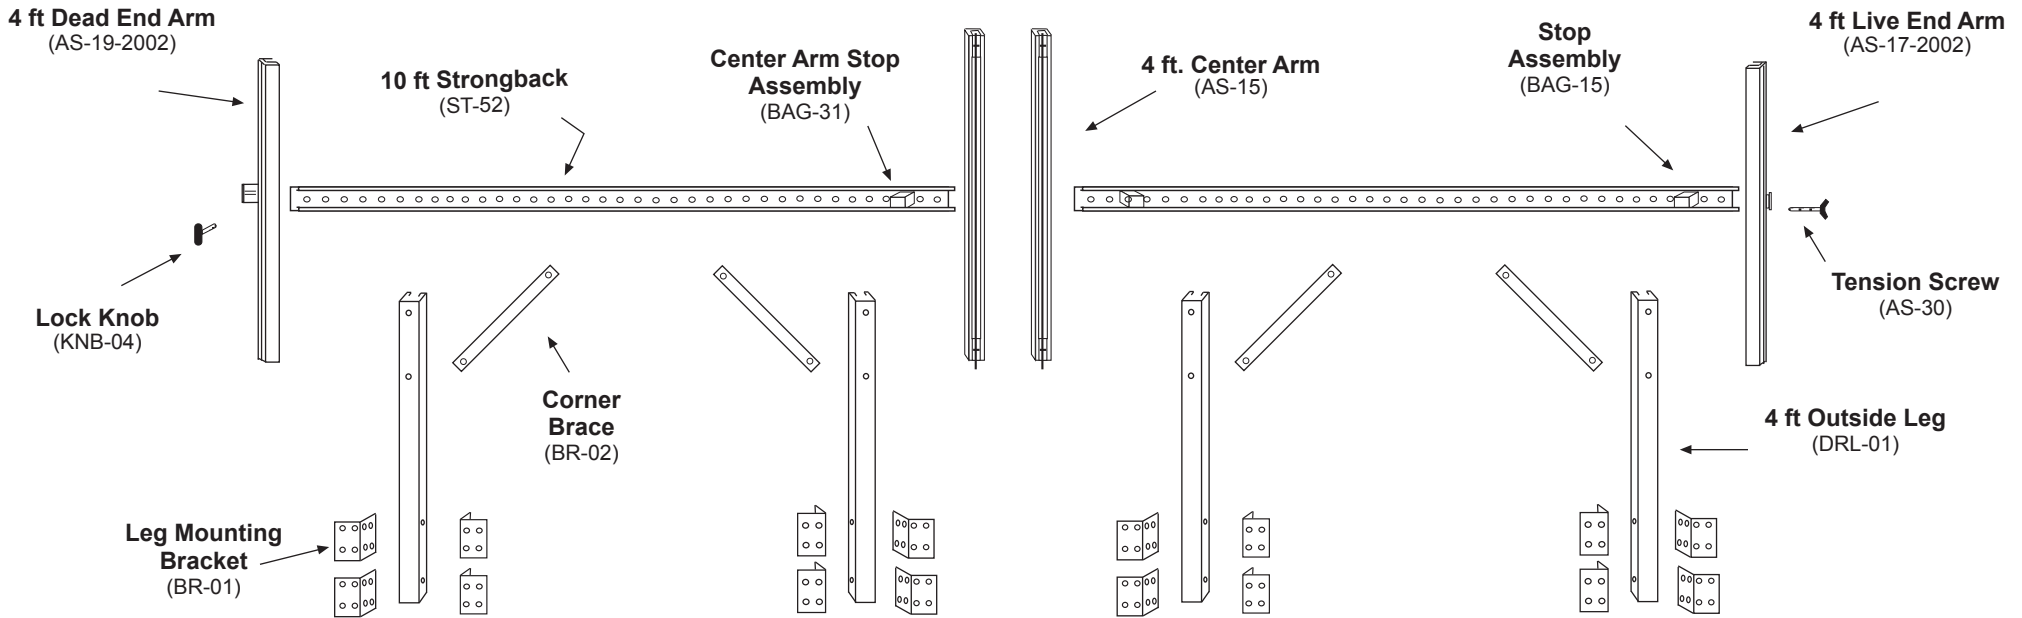

TopLine Banner Frame - 4 x 24 Model Replacement Parts Guide & Price List

Fastener Bags - Nuts Bolts & Screws

Screw Bag - mount Legs to wall (Bag-01)

Fasteners Bag - bolt Legs to Strongback (Bag-10)

Fasteners Bag - bolt Leg Brackets to Leg (Bag-08)

Master Fastener Bag - 2 of Above and 1 Bag-15 (Bag-MM)