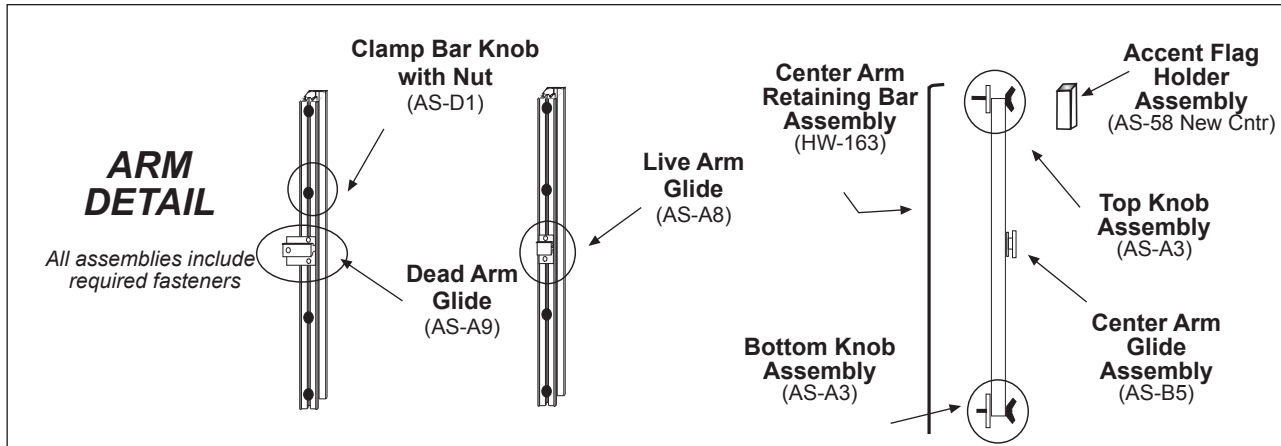

TopLine Banner Frame - 4 x 24 Model Replacement Parts Guide & Price List

Fastener Bags - Nuts Bolts & Screws

Screw Bag - mount Legs to wall (Bag-01)

Fasteners Bag - bolt Legs to Strongback (Bag-10)

Fasteners Bag - bolt Leg Brackets to Leg (Bag-08)

Master Fastener Bag - 2 of Above and 1 Bag-15 (Bag-MM)