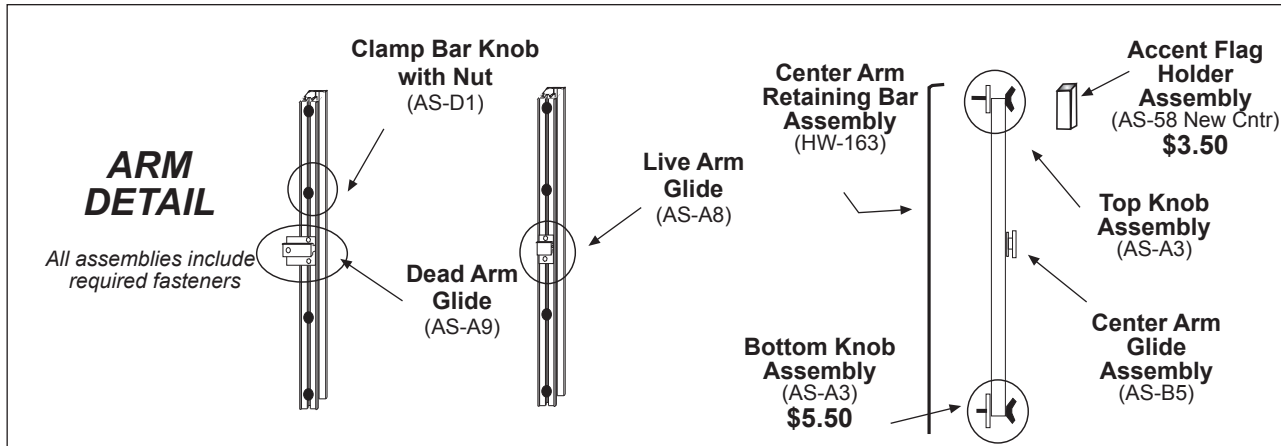

TopLine Banner Frame - 4 x 18 Model Replacement Parts Guide & Price List

Fastener Bags - Nuts Bolts & Screws

Screw Bag - mount Legs to wall (Bag-01)

Fasteners Bag - bolt Legs to Strongback (Bag-10)

Fasteners Bag - bolt Leg Brackets to Leg (Bag-08)

Master Fastener Bag - 2 of Above and 1 Bag-15 (Bag-MM)