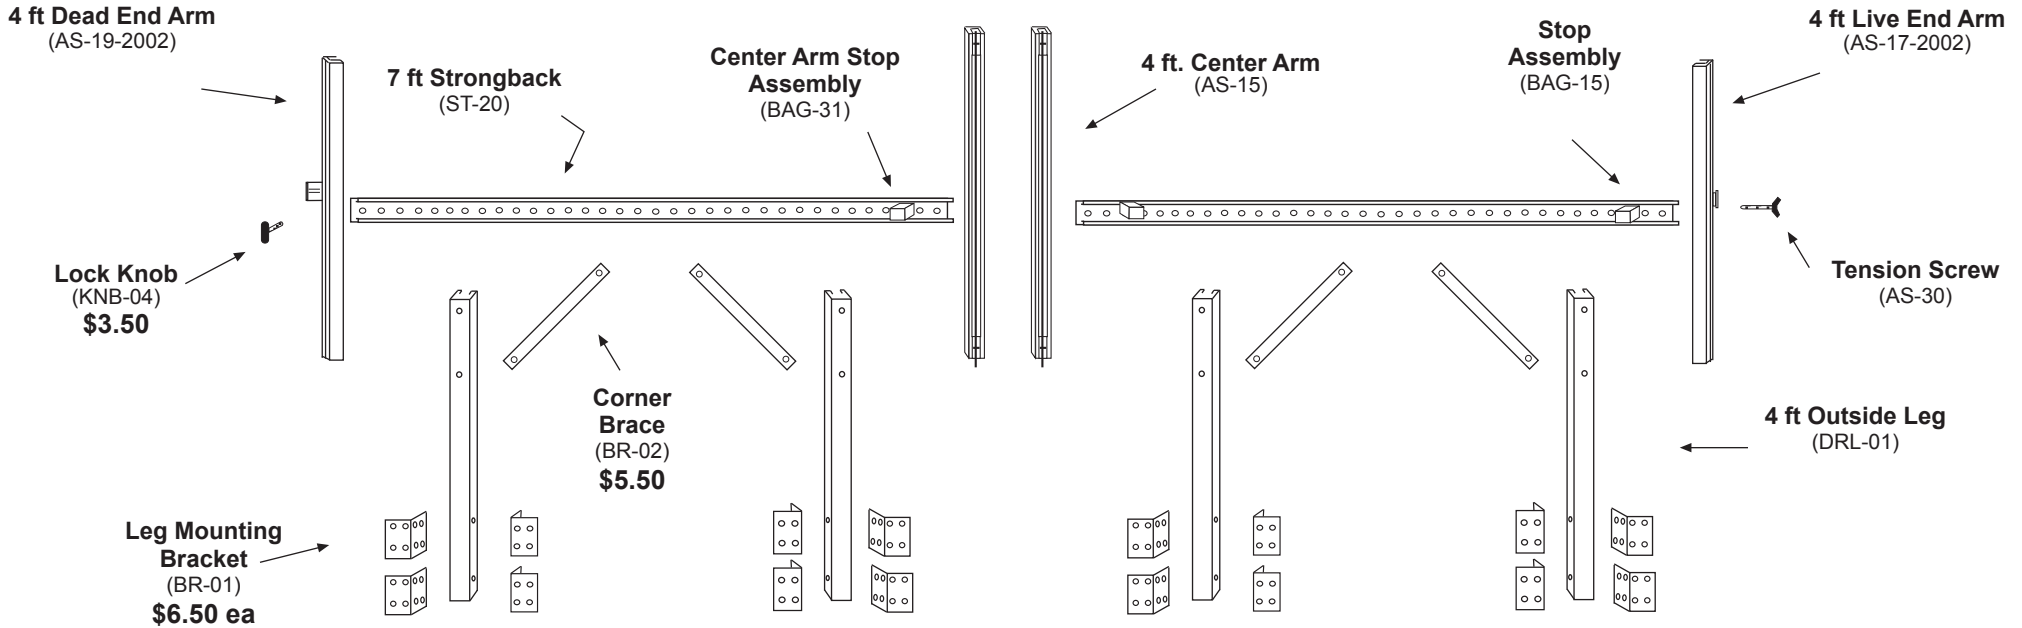

TopLine Banner Frame - 4 x 18 Model Replacement Parts Guide & Price List

Fastener Bags - Nuts Bolts & Screws

Screw Bag - mount Legs to wall (Bag-01)

Fasteners Bag - bolt Legs to Strongback (Bag-10)

Fasteners Bag - bolt Leg Brackets to Leg (Bag-08)

Master Fastener Bag - 2 of Above and 1 Bag-15 (Bag-MM)