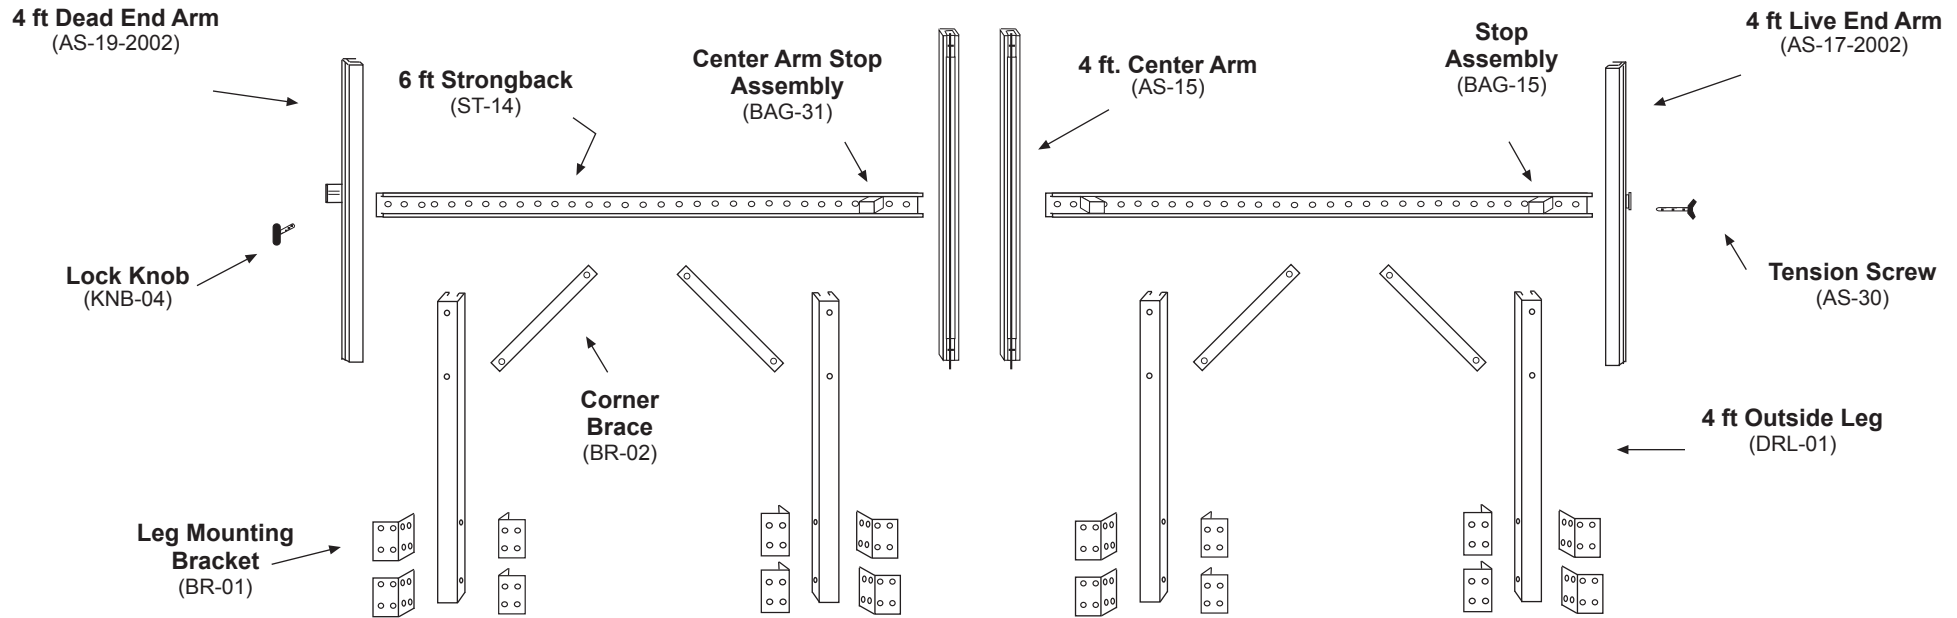

# TopLine Banner Frame - 4 x 16 Model Replacement Parts Guide

### Fastener Bags - Nuts Bolts & Screws

- Screw Bag - mount Legs to wall (Bag-01)
- Fasteners Bag - bolt Legs to Strongback (Bag-10)
- Fasteners Bag - bolt Leg Brackets to Leg (Bag-08)
- Master Fastener Bag - 2 of Above and 1 Bag-15 (Bag-MM)