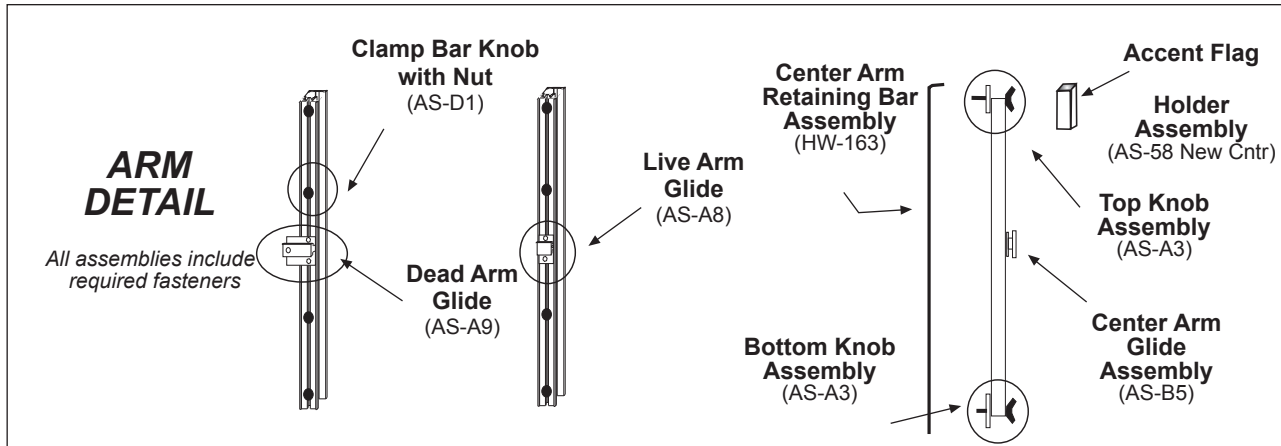

# TopLine Banner Frame - 4 x 16 Model Replacement Parts Guide

### Fastener Bags - Nuts Bolts & Screws

- Screw Bag - mount Legs to wall (Bag-01)
- Fasteners Bag - bolt Legs to Strongback (Bag-10)
- Fasteners Bag - bolt Leg Brackets to Leg (Bag-08)
- Master Fastener Bag - 2 of Above and 1 Bag-15 (Bag-MM)