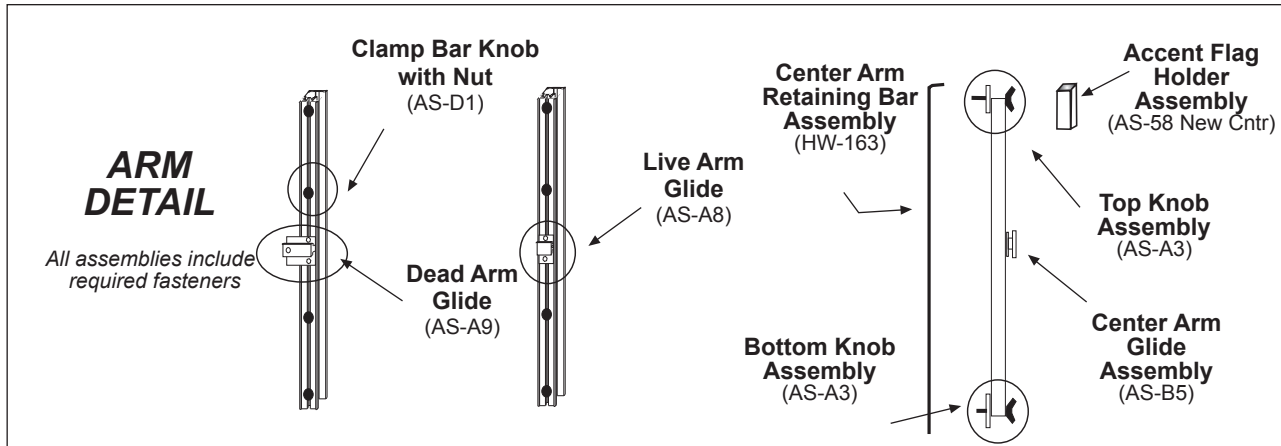

TopLine Banner Frame - 4 x 15 Model Replacement Parts Guide

- Fastener Bags - Nuts Bolts & Screws**
- Screw Bag - mount Legs to wall (Bag-01)
 - Fasteners Bag - bolt Legs to Strongback (Bag-10)
 - Fasteners Bag - bolt Leg Brackets to Leg (Bag-08)
 - Master Fastener Bag - 2 of Above and 1 Bag-15 (Bag-MM)