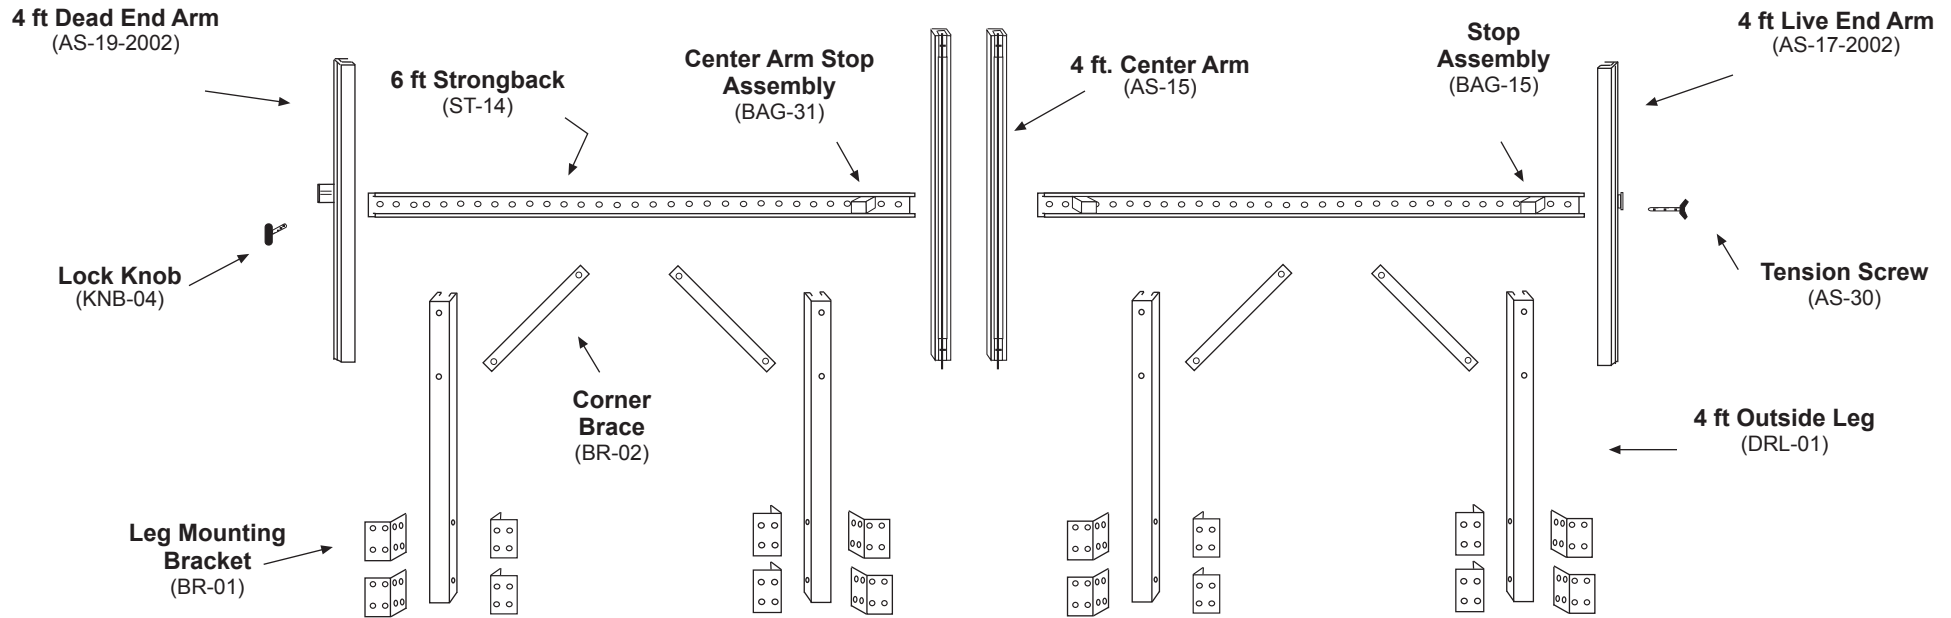

TopLine Banner Frame - 4 x 15 Model Replacement Parts Guide

- Fastener Bags - Nuts Bolts & Screws**
- Screw Bag - mount Legs to wall (Bag-01)
 - Fasteners Bag - bolt Legs to Strongback (Bag-10)
 - Fasteners Bag - bolt Leg Brackets to Leg (Bag-08)
 - Master Fastener Bag - 2 of Above and 1 Bag-15 (Bag-MM)