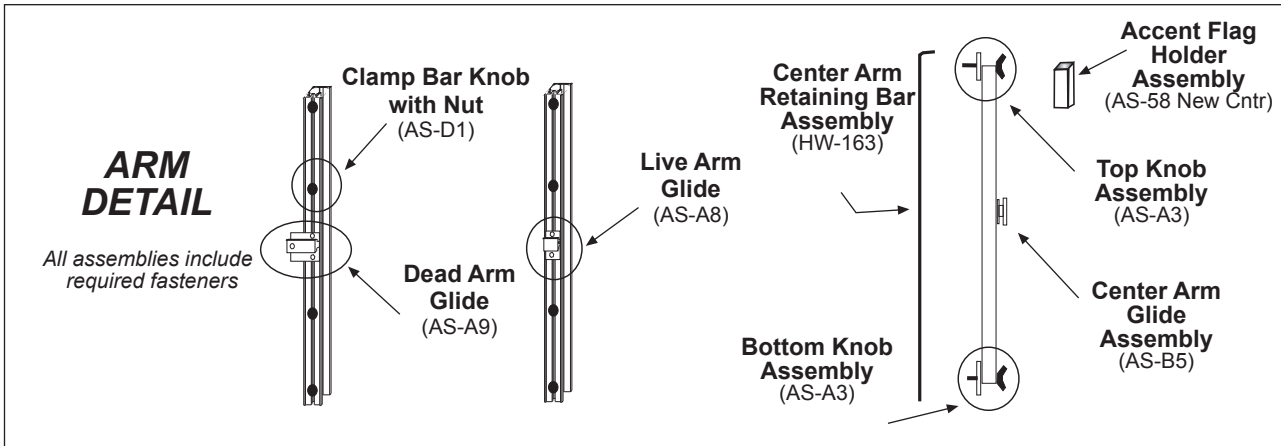

# TopLine Banner Frame - 4 x 14 Model Replacement Parts Guide & Price List

### Fastener Bags - Nuts Bolts & Screws

- Screw Bag - mount Legs to wall (Bag-01)
- Fasteners Bag - bolt Legs to Strongback (Bag-10)
- Fasteners Bag - bolt Leg Brackets to Leg (Bag-08)
- Fasteners Bag - Connctr Pc to Strongback (Bag-22)