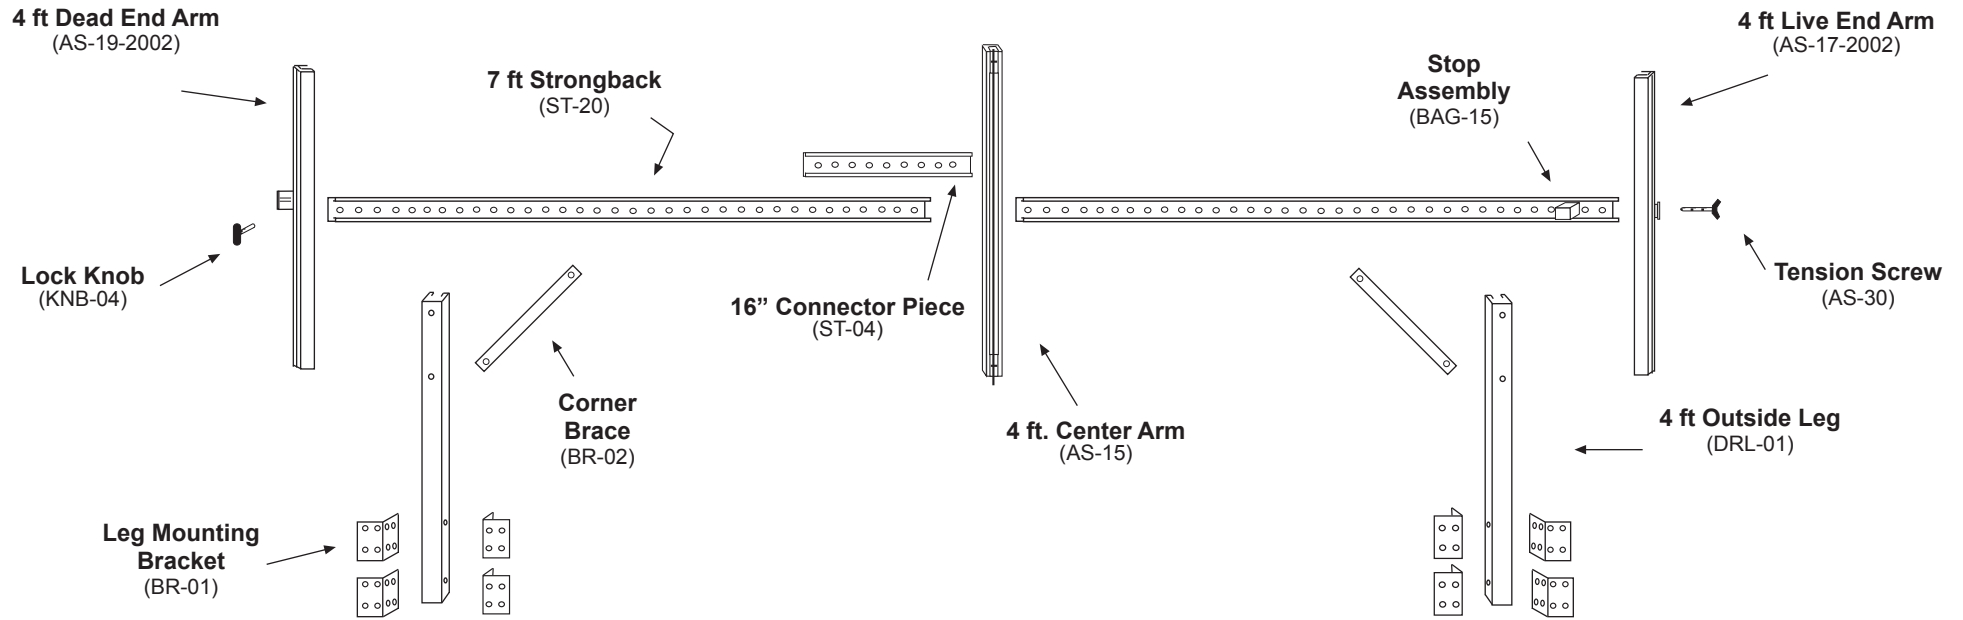

# TopLine Banner Frame - 4 x 14 Model Replacement Parts Guide & Price List

### Fastener Bags - Nuts Bolts & Screws

- Screw Bag - mount Legs to wall (Bag-01)
- Fasteners Bag - bolt Legs to Strongback (Bag-10)
- Fasteners Bag - bolt Leg Brackets to Leg (Bag-08)
- Fasteners Bag - Connctr Pc to Strongback (Bag-22)