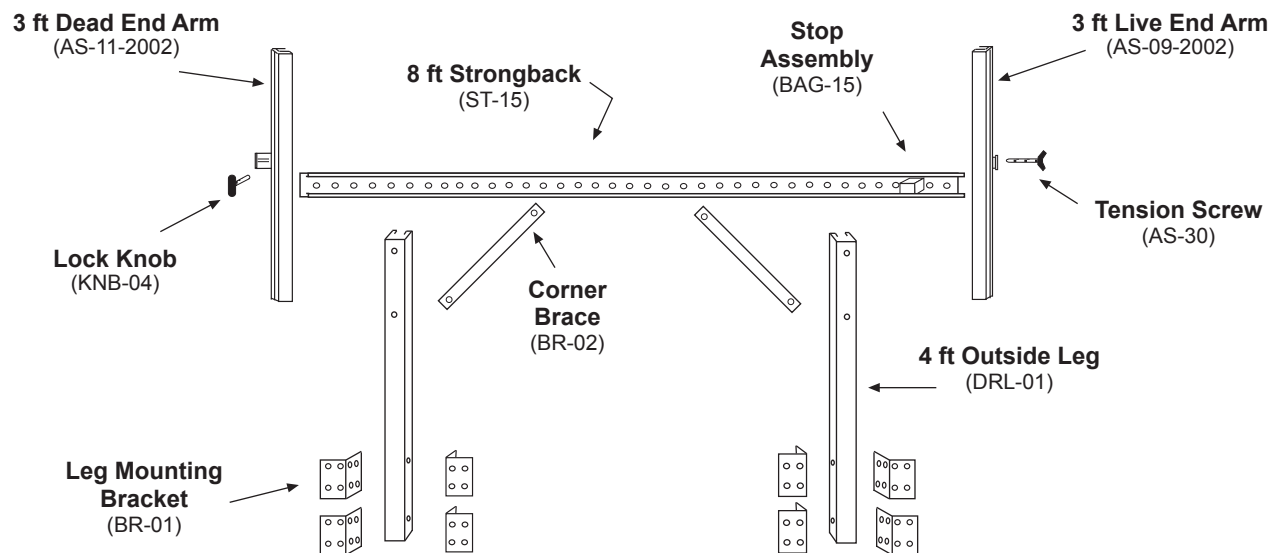

TopLine Banner Frame - 3 x 8 Model Replacement Parts Guide

Fastener Bags - Nuts Bolts & Screws

- Screw Bag - mount Legs to wall (Bag-01)
- Fasteners Bag - bolt Legs to Strongback (Bag-10)
- Fasteners Bag - bolt Leg Brackets to Leg (Bag-08)