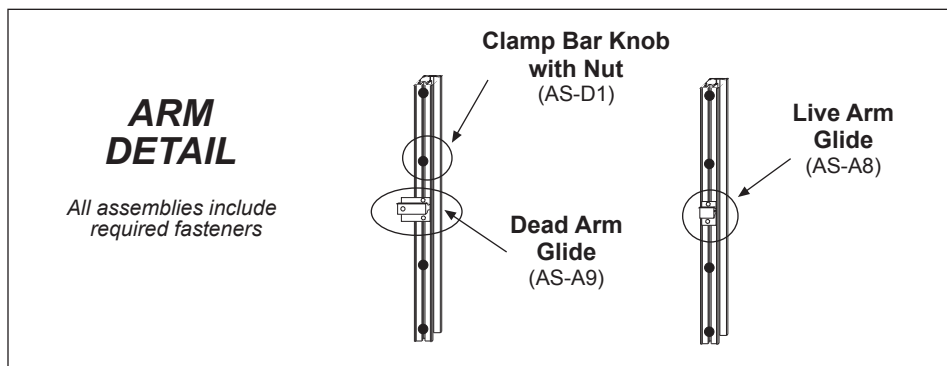

TopLine Banner Frame - 3 x 8 Model Replacement Parts Guide

Fastener Bags - Nuts Bolts & Screws

- Screw Bag - mount Legs to wall (Bag-01)
- Fasteners Bag - bolt Legs to Strongback (Bag-10)
- Fasteners Bag - bolt Leg Brackets to Leg (Bag-08)