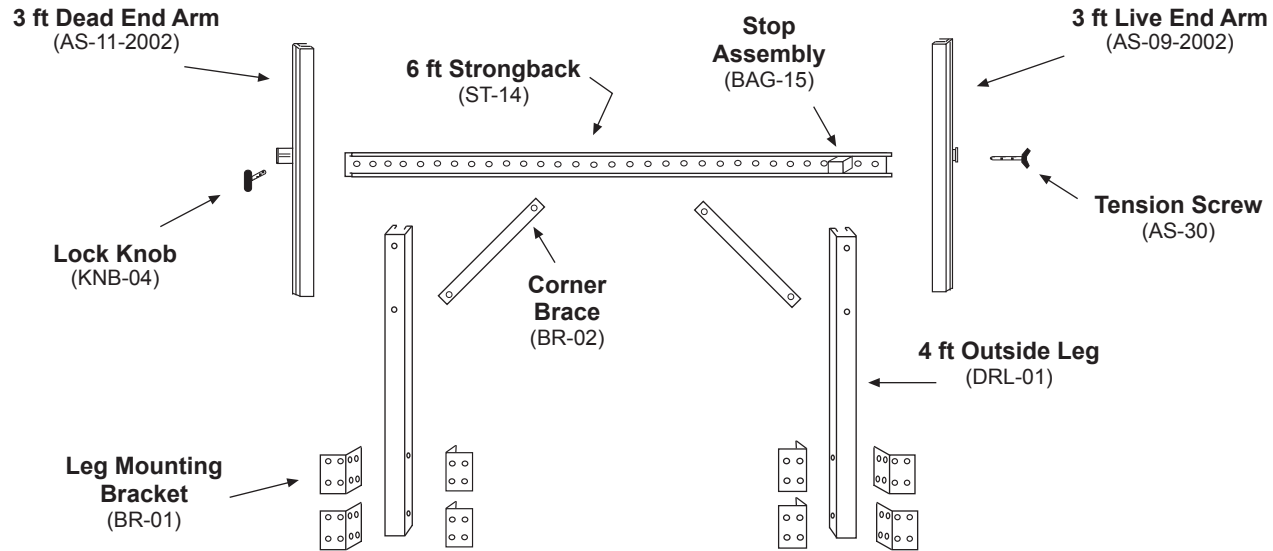

# TopLine Banner Frame - 3 x 6 Model Replacement Parts Guide & Price List

Single Accent Flag    Set of 2 Accent Flags

### Fastener Bags - Nuts Bolts & Screws

- Screw Bag - mount Legs to wall (Bag-01)
- Fasteners Bag - bolt Legs to Strongback (Bag-10)
- Fasteners Bag - bolt Leg Brackets to Leg (Bag-08)