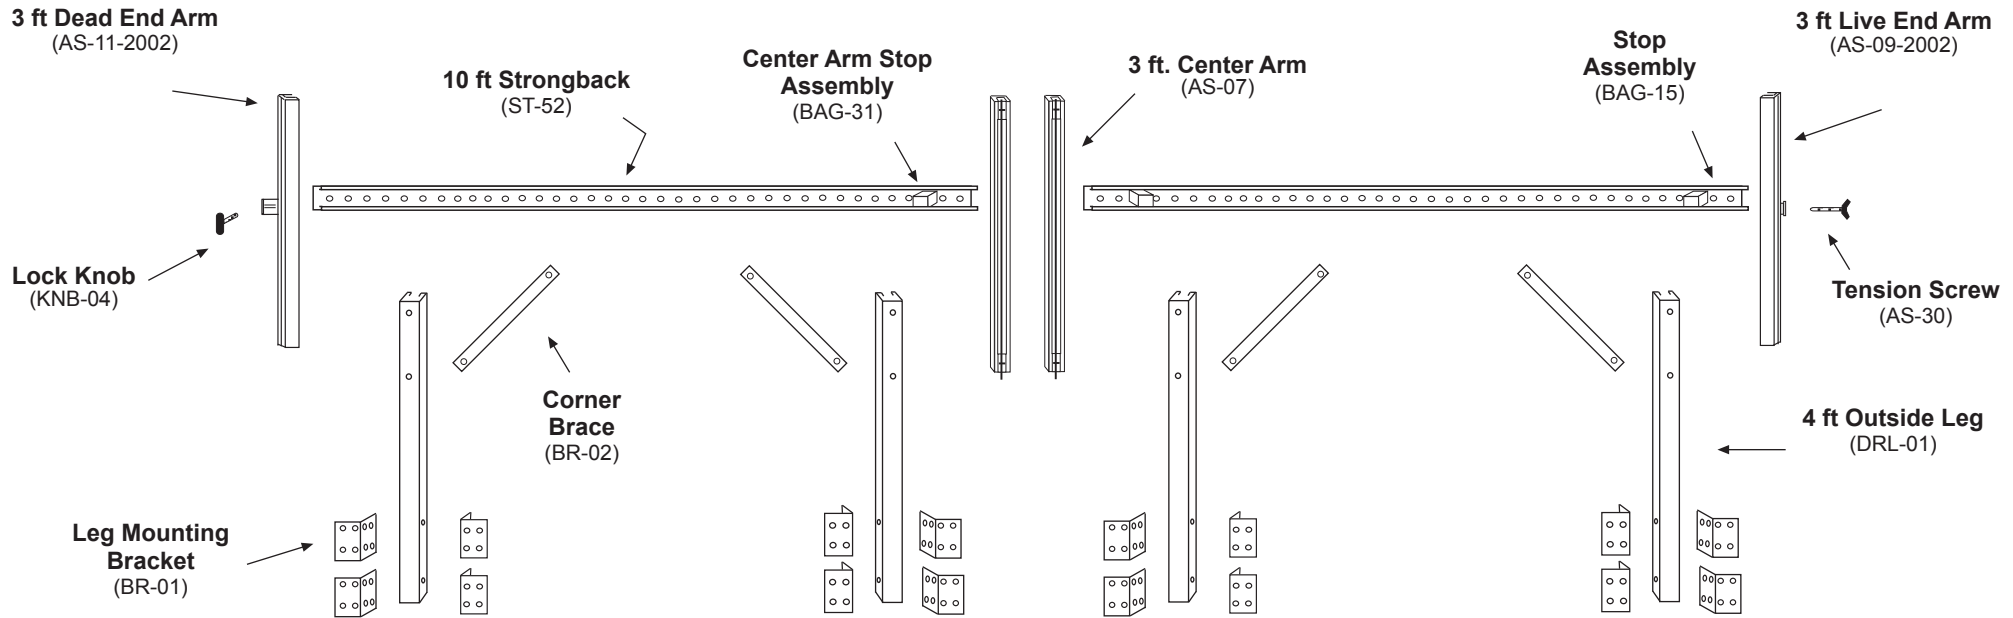

TopLine Banner Frame - 3 x 24 Model Replacement Parts Guide & Price List

Fastener Bags - Nuts Bolts & Screws	
Screw Bag - mount Legs to wall (Bag-01)	\$3.50
Fasteners Bag - bolt Legs to Strongback (Bag-10)	\$2.50
Fasteners Bag - bolt Leg Brackets to Leg (Bag-08)	\$4.50
Master Fastener Bag - 2 of Above and 1 Bag-15 (Bag-MM)	\$16.00