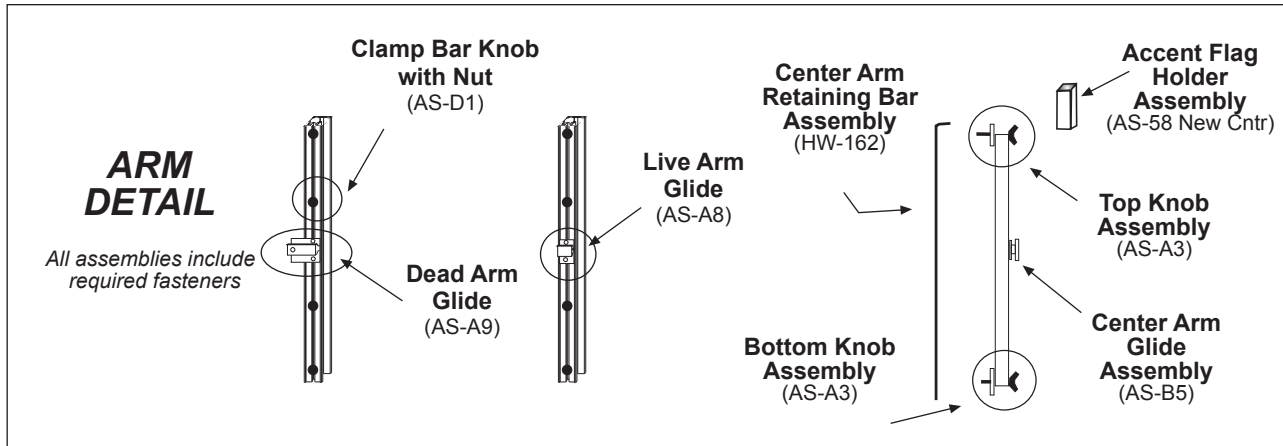

TopLine Banner Frame - 3 x 24 Model Replacement Parts Guide & Price List

Fastener Bags - Nuts Bolts & Screws	
Screw Bag - mount Legs to wall (Bag-01)	\$3.50
Fasteners Bag - bolt Legs to Strongback (Bag-10)	\$2.50
Fasteners Bag - bolt Leg Brackets to Leg (Bag-08)	\$4.50
Master Fastener Bag - 2 of Above and 1 Bag-15 (Bag-MM)	\$16.00