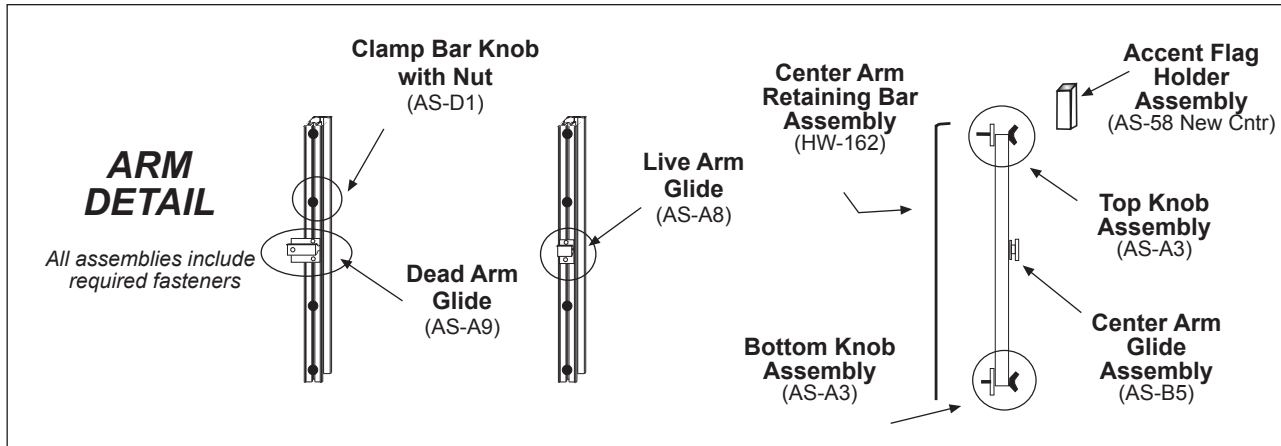

TopLine Banner Frame - 3 x 20 Model Replacement Parts Guide

- Fastener Bags - Nuts Bolts & Screws**
- Screw Bag - mount Legs to wall (Bag-01)
 - Fasteners Bag - bolt Legs to Strongback (Bag-10)
 - Fasteners Bag - bolt Leg Brackets to Leg (Bag-08)
 - Master Fastener Bag - 2 of Above and 1 Bag-15 (Bag-MM)