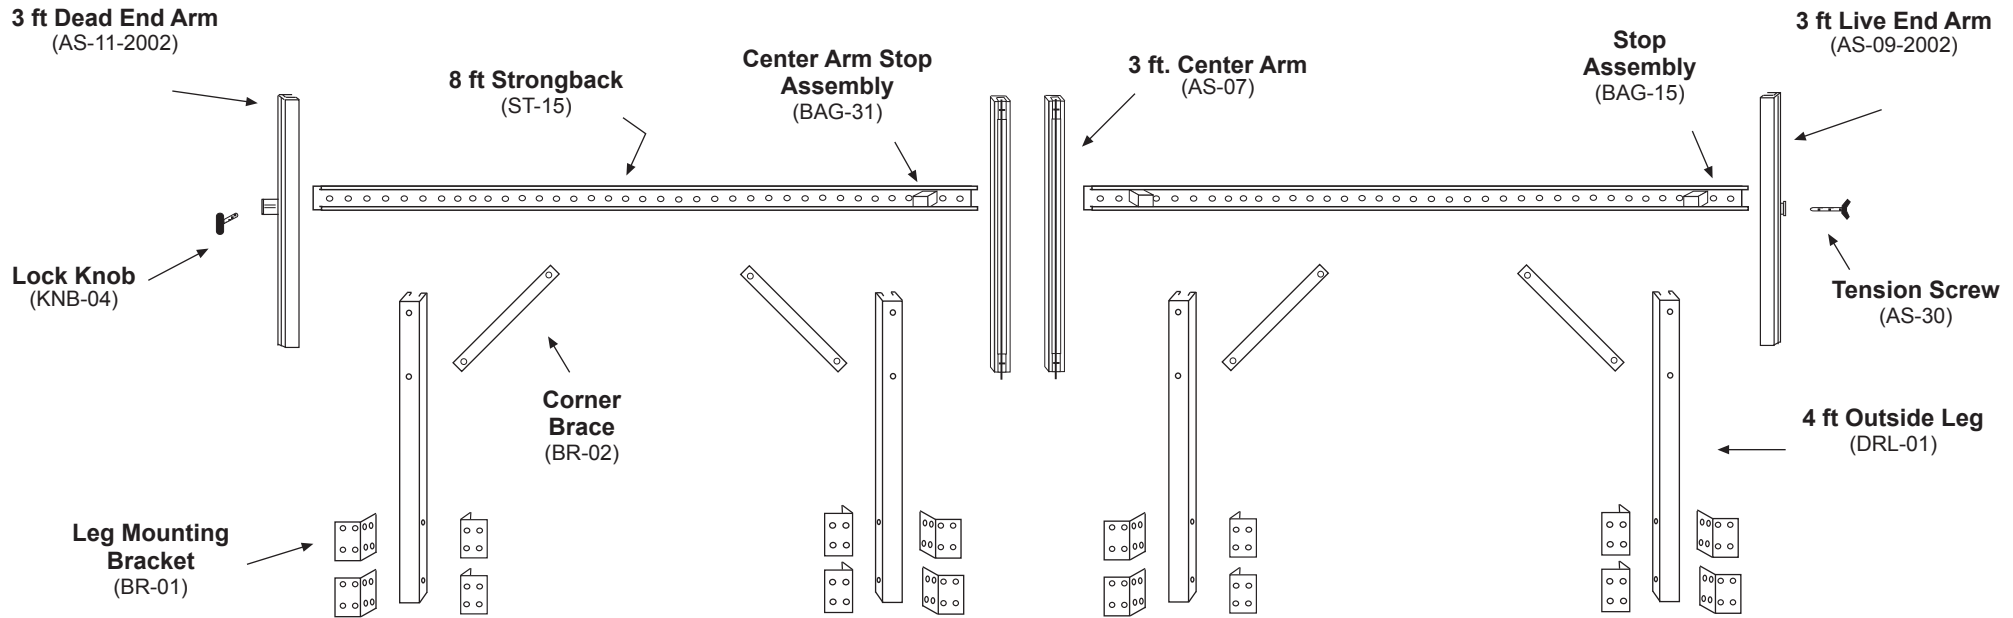

TopLine Banner Frame - 3 x 20 Model Replacement Parts Guide

- Fastener Bags - Nuts Bolts & Screws**
- Screw Bag - mount Legs to wall (Bag-01)
 - Fasteners Bag - bolt Legs to Strongback (Bag-10)
 - Fasteners Bag - bolt Leg Brackets to Leg (Bag-08)
 - Master Fastener Bag - 2 of Above and 1 Bag-15 (Bag-MM)