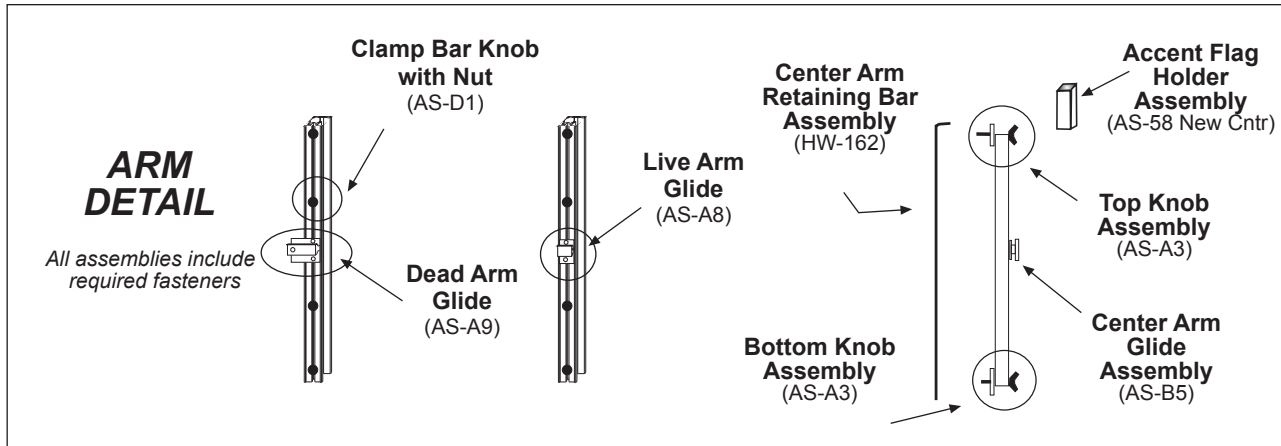

# TopLine Banner Frame - 3 x 18 Model Replacement Parts Guide & Price List

Fastener Bags - Nuts Bolts & Screws	
Screw Bag - mount Legs to wall (Bag-01)	\$3.50
Fasteners Bag - bolt Legs to Strongback (Bag-10)	\$2.50
Fasteners Bag - bolt Leg Brackets to Leg (Bag-08)	\$4.50
Master Fastener Bag - 2 of Above and 1 Bag-15 (Bag-MM)	\$16.00