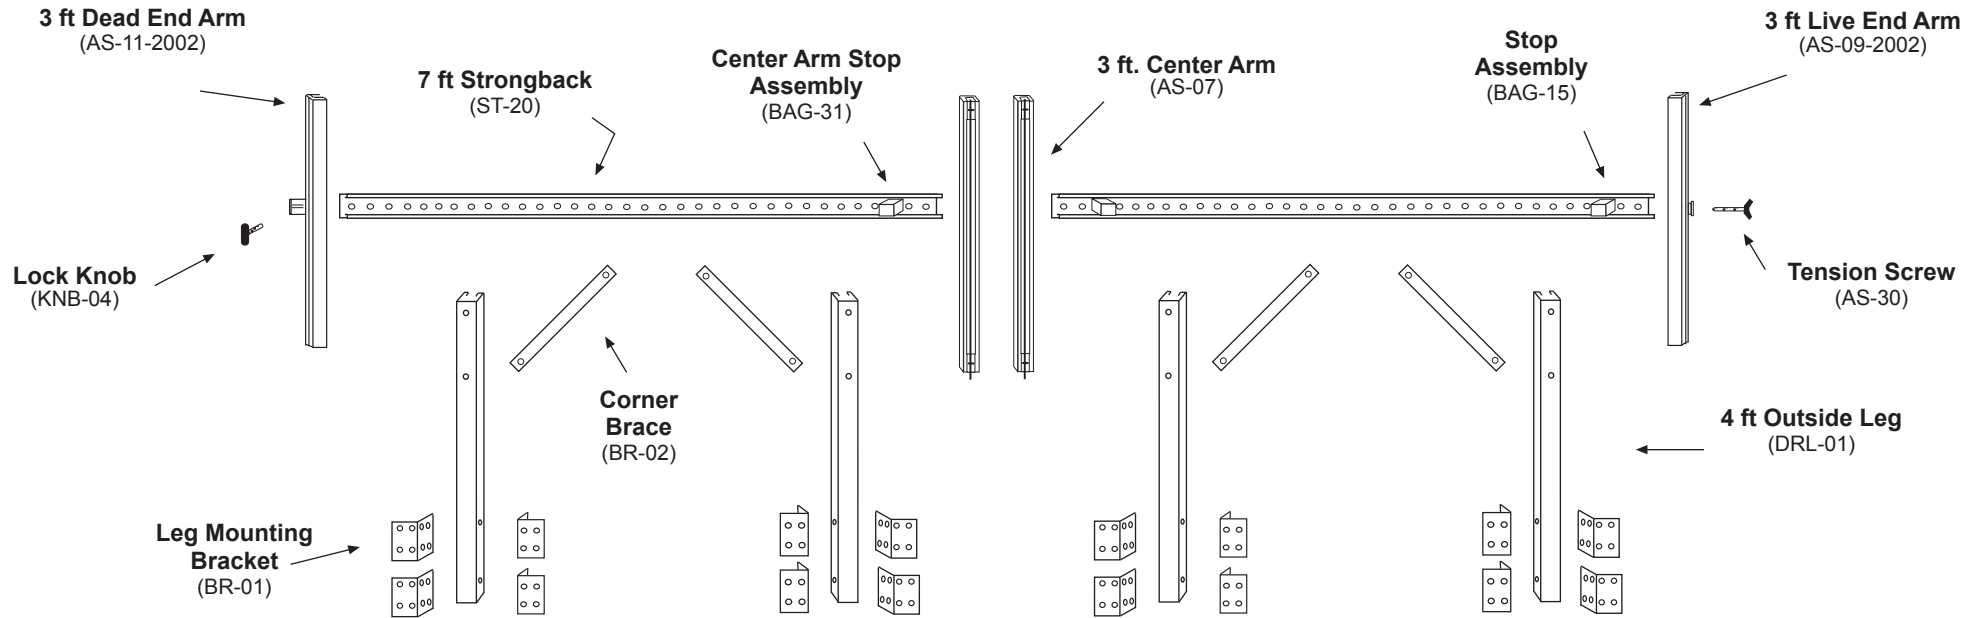

# TopLine Banner Frame - 3 x 18 Model Replacement Parts Guide & Price List

Fastener Bags - Nuts Bolts & Screws	
Screw Bag - mount Legs to wall (Bag-01)	\$3.50
Fasteners Bag - bolt Legs to Strongback (Bag-10)	\$2.50
Fasteners Bag - bolt Leg Brackets to Leg (Bag-08)	\$4.50
Master Fastener Bag - 2 of Above and 1 Bag-15 (Bag-MM)	\$16.00