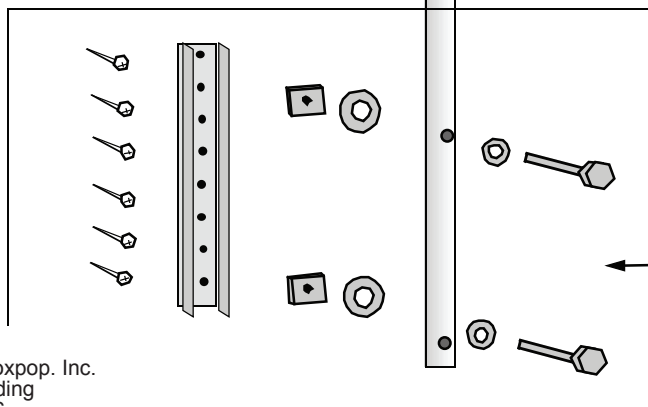

To Order Call Toll-Free
1-800-386-9767

FAX: 410-641-1092 Int'l

410-641-1090 www.voxpopms.com

WinDancer Attachment Bars

Includes fasteners bag

Bar Key :

WND-34 - holds (1) 32" high panel
WND-42 - holds (1) 40" high panel
WND-42R - holds (1) 40" panel plus (1) 8" rider
WND-48R - holds (1) 48" panel plus (1) 8" rider
WND-48RR - holds (1) 48" panel plus (2) 8" riders

12" Std Channel Bracket & Hardware (BKT-1)

Includes:
12" Channel Bracket (St-13)
2 ea Bolts, washers, square nuts,
and (6) Attachment screws (Bag-B)