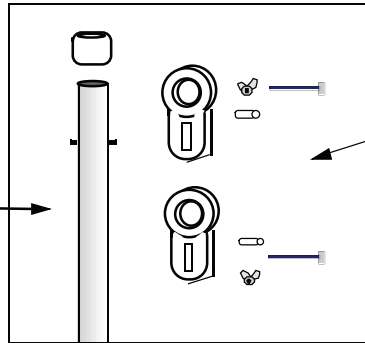

9 ft WinDancer Pole with Standard Roof Bracket P&B-1W – with WinDancer Attachment Bars Replacement Parts Guide

WinDancer Roof Pole and Accessories Bag (POL-1W)

Includes:
9 ft Pole (FAS-03)
Accessories Bag (Bag-W)

WinDancer Pole Accessories Bag (BAG-W)

Includes:
Top & Bottom De-furling Rings
Wing nuts, bolts, bolt covers
Pole Cap

9 ft WinDancer Roof Pole (FAS-03)

Includes pin & stop

Individual Components :

Cap for Pole (PL-08)
Top Defurling Ring w/Hdwre (FAS-A1)
Bottom Ring w/Hardware (FAS-A1)
12" channel Bracket (ST-13)
Bracket Nuts, Bolts & Screws (Bag-B)
Fasteners bags for bars (Bag-X)
(Bag-Y)
(Bag-Z)

To Order Call Toll-Free
1-800-386-9767

FAX: 410-641-1092 Int'l

410-641-1090 www.voxpopms.com

WinDancer Attachment Bars

Includes fasteners bag

Bar Key :

WND-34 - holds (1) 32" high panel
WND-42 - holds (1) 40" high panel
WND-42R - holds (1) 40" panel plus (1) 8" rider
WND-48R - holds (1) 48" panel plus (1) 8" rider
WND-48RR - holds (1) 48" panel plus (2) 8" riders

12" Std Channel Bracket & Hardware (BKT-1)

Includes:
12" Channel Bracket (St-13)
2 ea Bolts, washers, square nuts,
and (6) Attachment screws (Bag-B)