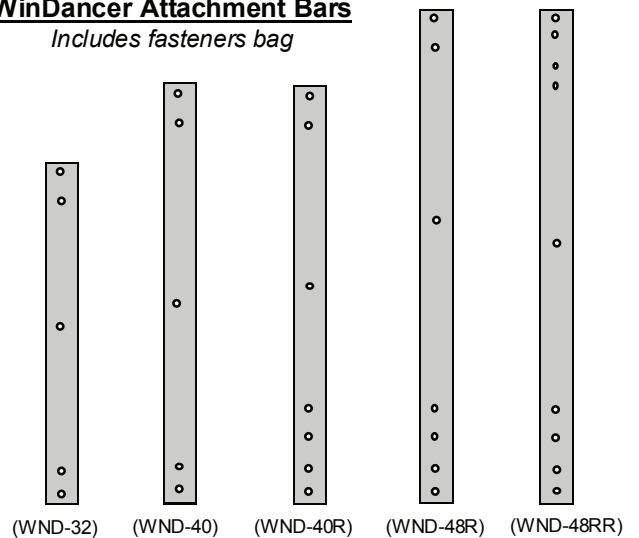

WinDancer Pole Accessories Bag (BAG-W)

Includes:
Top & Bottom De-furling Rings
Wing nuts, bolts, bolt covers
Pole Cap

9 ft WinDancer Roof Pole (FAS-03)

Includes pin & stop

Individual Components :

Cap for Pole (PL-08)
Top Defurling Ring w/Hdwre (FAS-A1)
Bottom Ring w/Hardware (FAS-A1)
12" channel Bracket (ST-13)
Bracket Nuts, Bolts & Screws (Bag-B)
Fasteners bags for bars (Bag-X)
(Bag-Y)
(Bag-Z)

To Order Call Toll-Free
1-800-386-9767

FAX: 410-641-1092 Int'l

410-641-1090 www.voxpopms.com

WinDancer Attachment Bars

Includes fasteners bag

Bar Key :

WND-34 - holds (1) 32" high panel
WND-42 - holds (1) 40" high panel
WND-42R - holds (1) 40" panel plus (1) 8" rider
WND-48R - holds (1) 48" panel plus (1) 8" rider
WND-48RR - holds (1) 48" panel plus (2) 8" riders