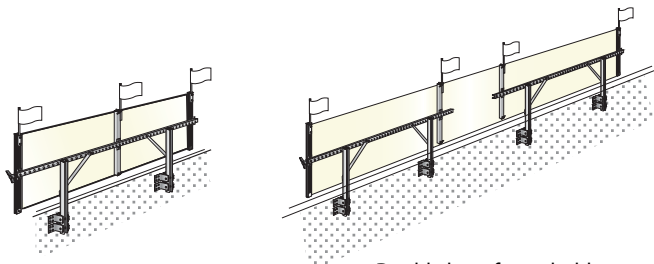

TopLine

Rooftop Banner Display Frame

There is no more effective way to display your exterior banners than above the roof. And there is no better way to do that than with a TopLine Banner Frame!

It creates big bold impact and is proven to pull customers off the street.

The TopLine Frame is Voxpop's signature product. Since 1989 we have sold tens of thousands, and it is the exclusive approved roof banner hardware for dozens of major international chains.

Single base frame holds banners up to 12'

Double base frame holds banners 14' up to 24'

TopLines come in 16 sizes to display banners from as small as 3x6 to as large as 4x24. They install on the back side of the knee-wall on the roof of most commercial buildings. The frames accommodate any banner style or material.

We don't make your P.O.P.
We make it WORK!!!

What makes the TopLine Frame so good?

The sturdy steel base frame holds special "arms" that grip your banner. Then, a mechanical tension screw winds the banner drum-tight. The result is a perfect display that looks like a professional billboard!