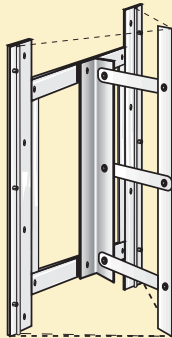

Dimensional Frame

3-D High Impact Wall Display

Project your message literally off the wall with our exclusive three-dimensional banner display. Expect off the wall results too! There is no denying the impact created by this innovative framework.

Perfect for Drive-thru campaigns to dramatically increase sales!

The Dimensional Frame system requires specially sewn banners. Sewing specifications are available from your Voxpop sales representative. Frames are available in 2 heights - 4ft or 6ft. Professional installation recommended.

Did you know?

The Dimensional Frame system was used system-wide by one national chain and its impact on sales was tracked. The result? This campaign was judged the single most effective ever in the entire chain's history.