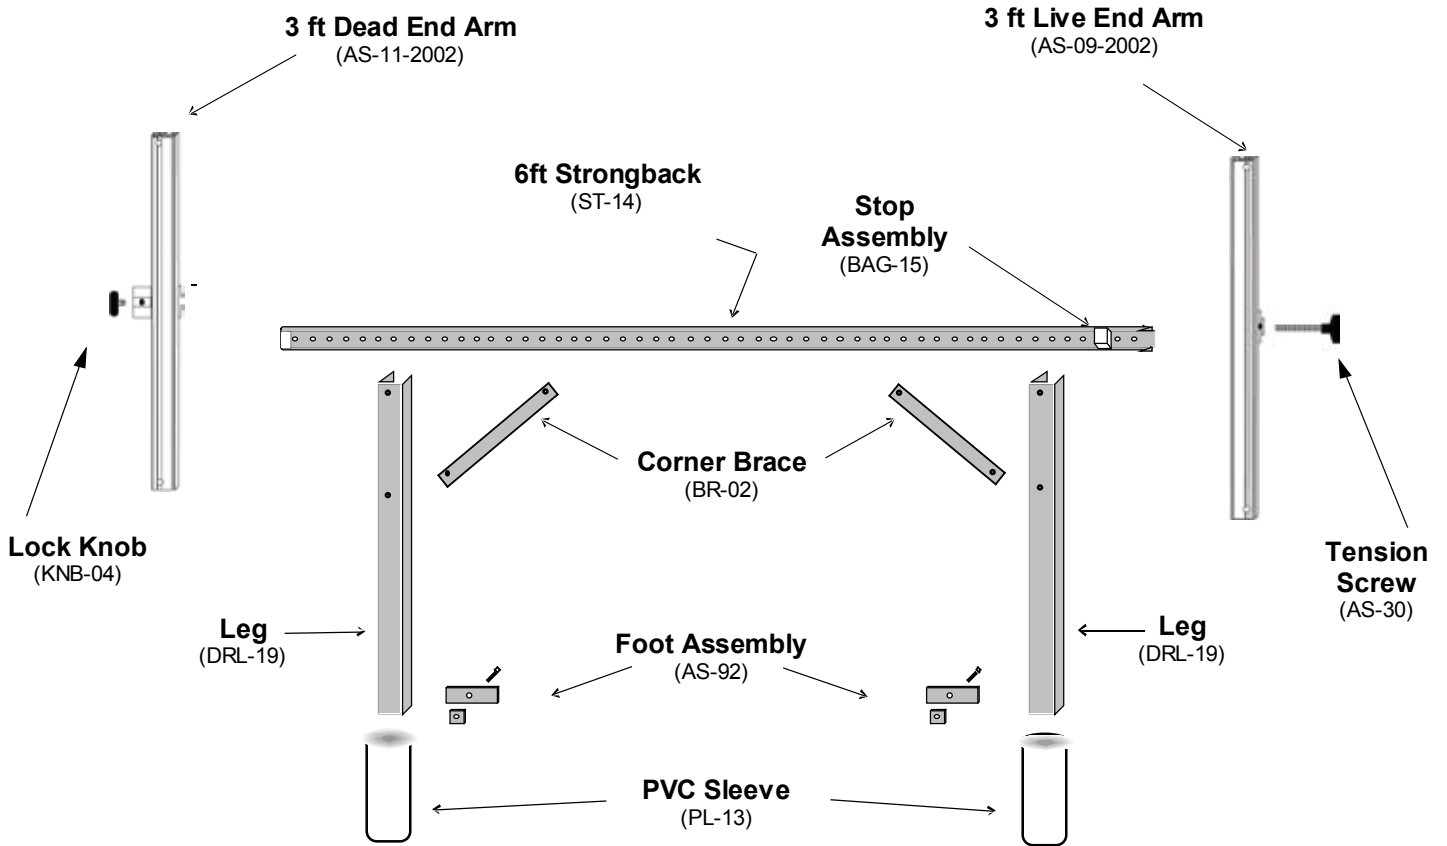

GROUND MOUNT BANNER FRAME 3 x 6 MODEL Replacement Parts Guide

Replacement Nuts & Bolts
For assembling Legs & Strongback (BAG-10)

To Order Call Toll-Free 1-800-386-9767
FAX: 410-641-1092 Int'l 410-641-1090 www.voxpopms.com