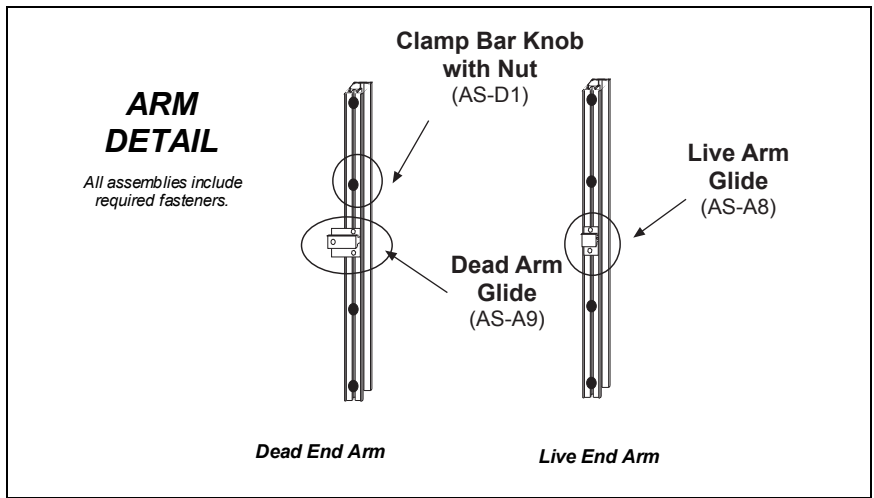

GROUND MOUNT BANNER FRAME 3 x 6 MODEL Replacement Parts Guide

Replacement Nuts & Bolts
For assembling Legs & Strongback (BAG-10)

To Order Call Toll-Free 1-800-386-9767
FAX: 410-641-1092 Int'l 410-641-1090 www.voxpopms.com