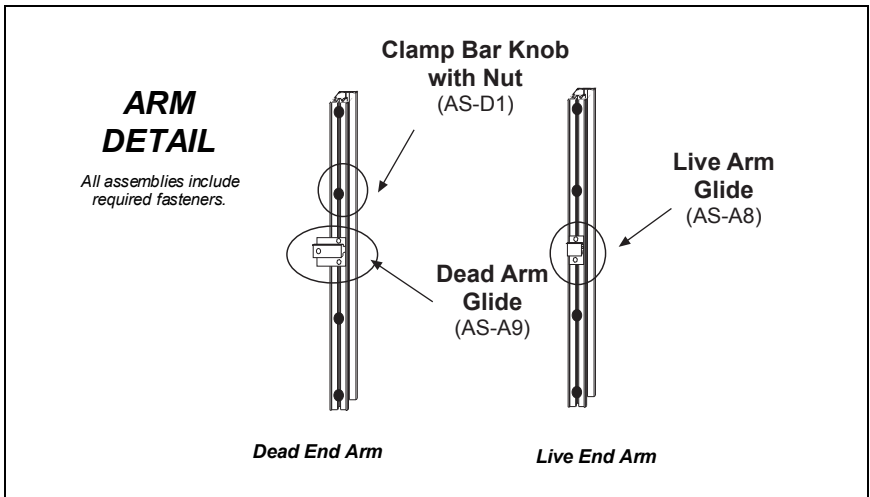

GROUND MOUNT BANNER FRAME 4 x 8 MODEL Replacement Parts Guide

Single Accent Flag
Set of 2 Accent Flags
Specify colors

Replacement Nuts & Bolts
For assembling Legs & Strongback (BAG-10)

To Order Call Toll-Free 1-800-386-9767
FAX: 410-641-1092 Int'l 410-641-1090 www.voxpopms.com