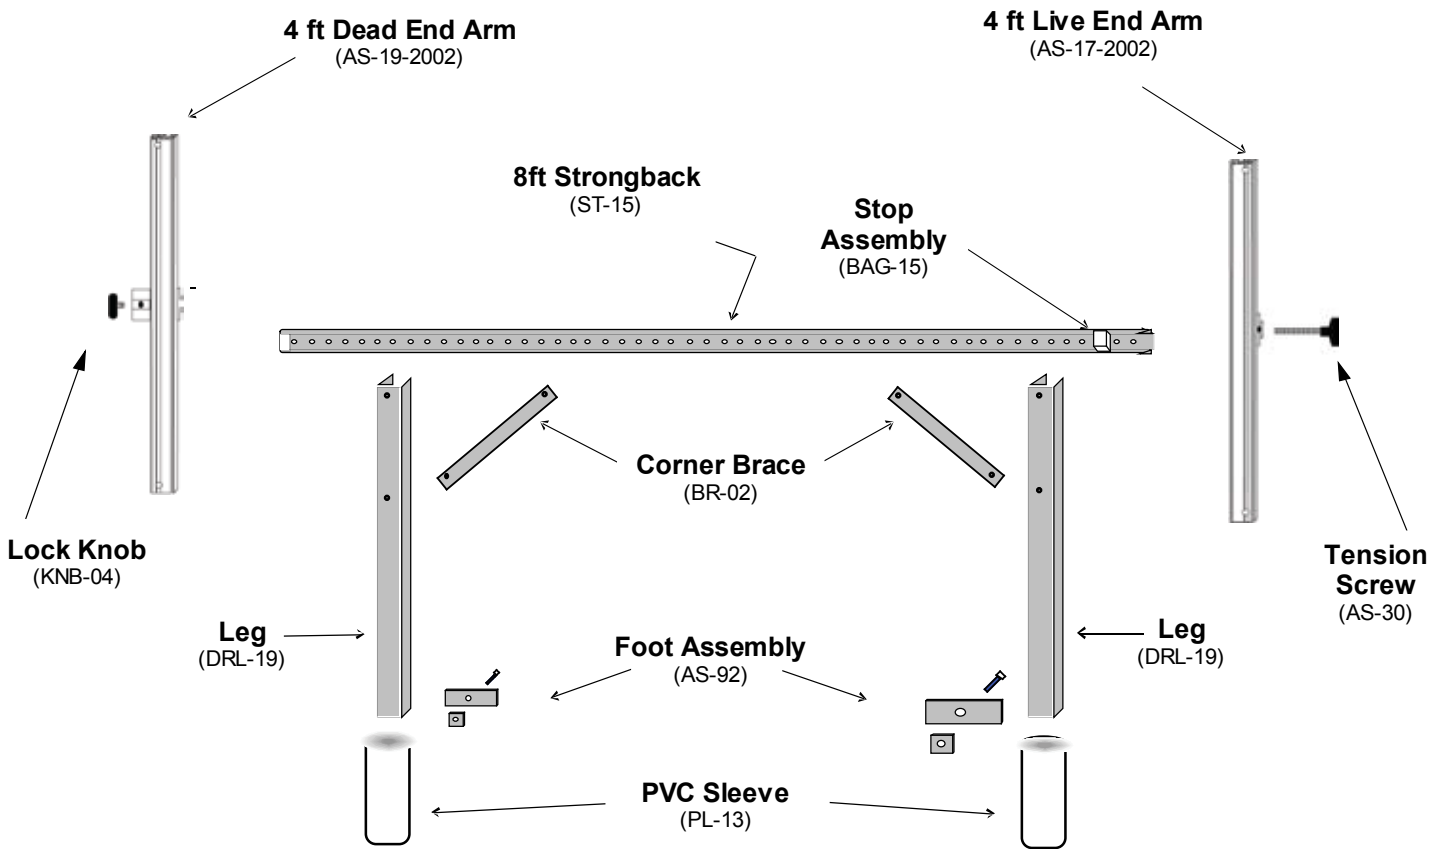

GROUND MOUNT BANNER FRAME 4 x 8 MODEL Replacement Parts Guide

Single Accent Flag
Set of 2 Accent Flags
Specify colors

Replacement Nuts & Bolts
For assembling Legs & Strongback (BAG-10)

To Order Call Toll-Free 1-800-386-9767
FAX: 410-641-1092 Int'l 410-641-1090 www.voxpopms.com