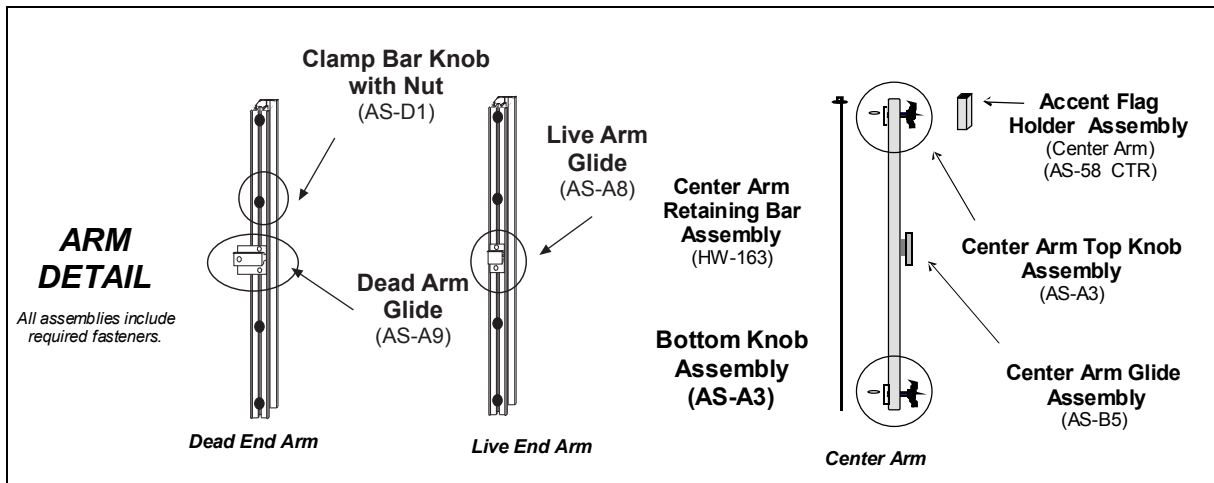

GROUND MOUNT BANNER FRAME 4 x 16 MODEL

Replacement Parts Guide

Fasteners Bags - Nuts & Bolts
(Bag-10) Bolt Legs to Strongback
(Bag-22) Bolt Connector Piece to Strongback

Single Accent Flag
Set of 3 Accent Flags
Specify colors