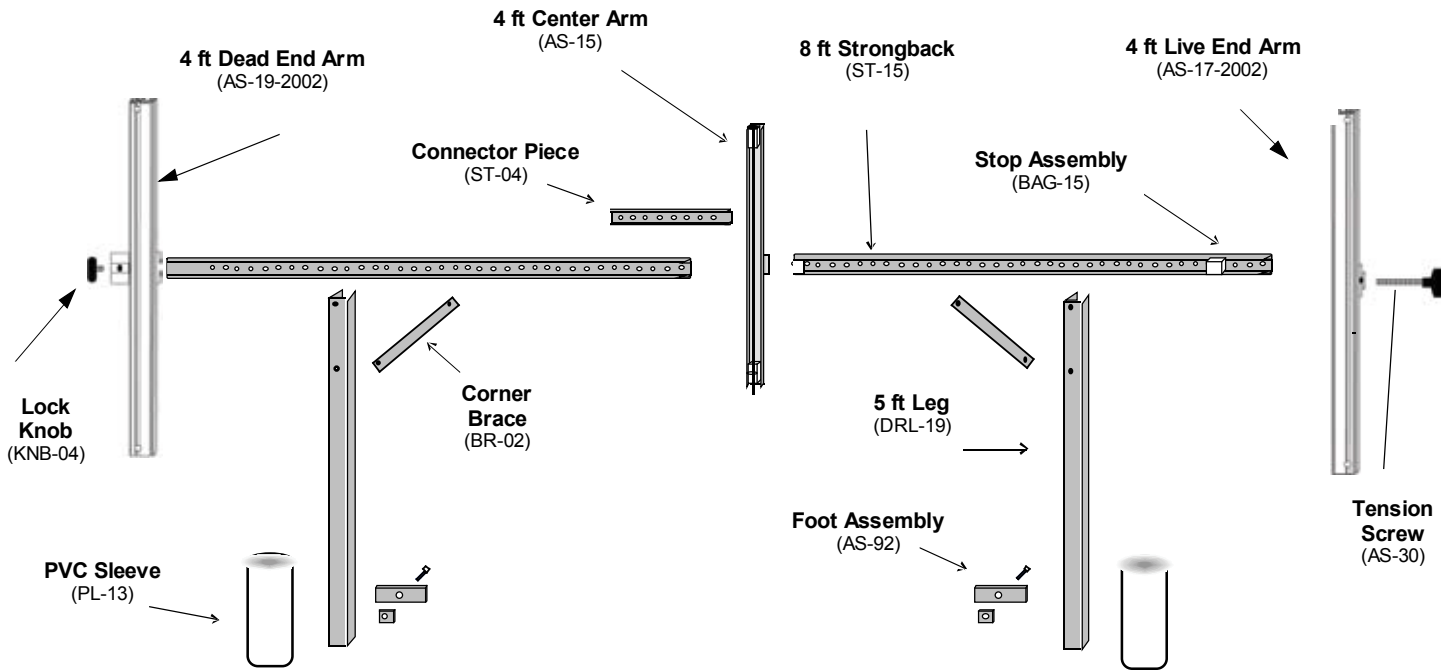

GROUND MOUNT BANNER FRAME 4 x 16 MODEL

Replacement Parts Guide

Fasteners Bags - Nuts & Bolts
(Bag-10) Bolt Legs to Strongback
(Bag-22) Bolt Connector Piece to Strongback

Single Accent Flag
Set of 3 Accent Flags
Specify colors