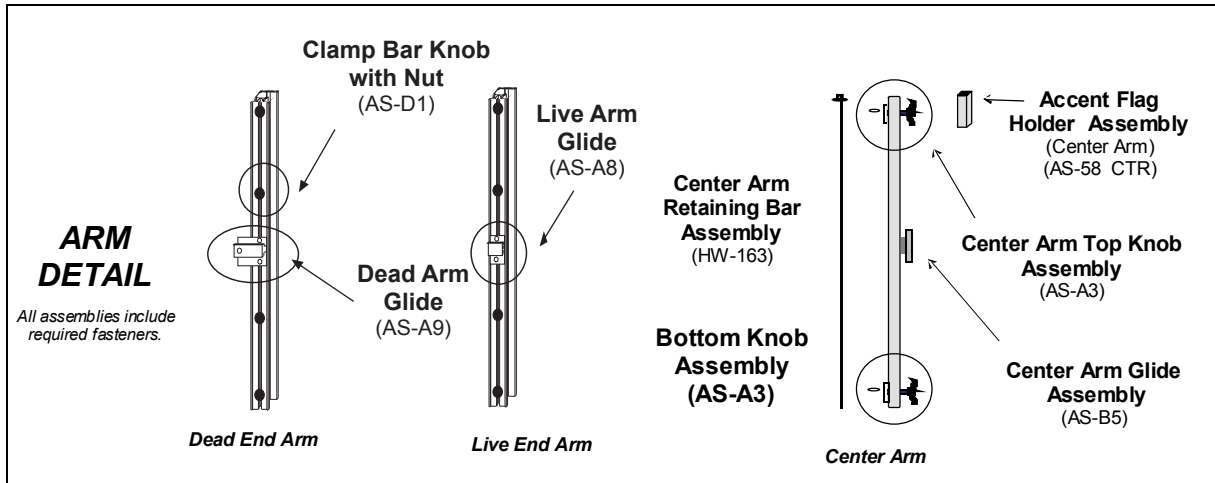

GROUND MOUNT BANNER FRAME 4 x 14 MODEL

Replacement Parts Guide

Fasteners Bags - Nuts & Bolts
(Bag-10) Bolt Legs to Strongback
(Bag-22) Bolt Connector Piece to Strongback

Single Accent Flag
Set of 3 Accent Flags
Specify colors