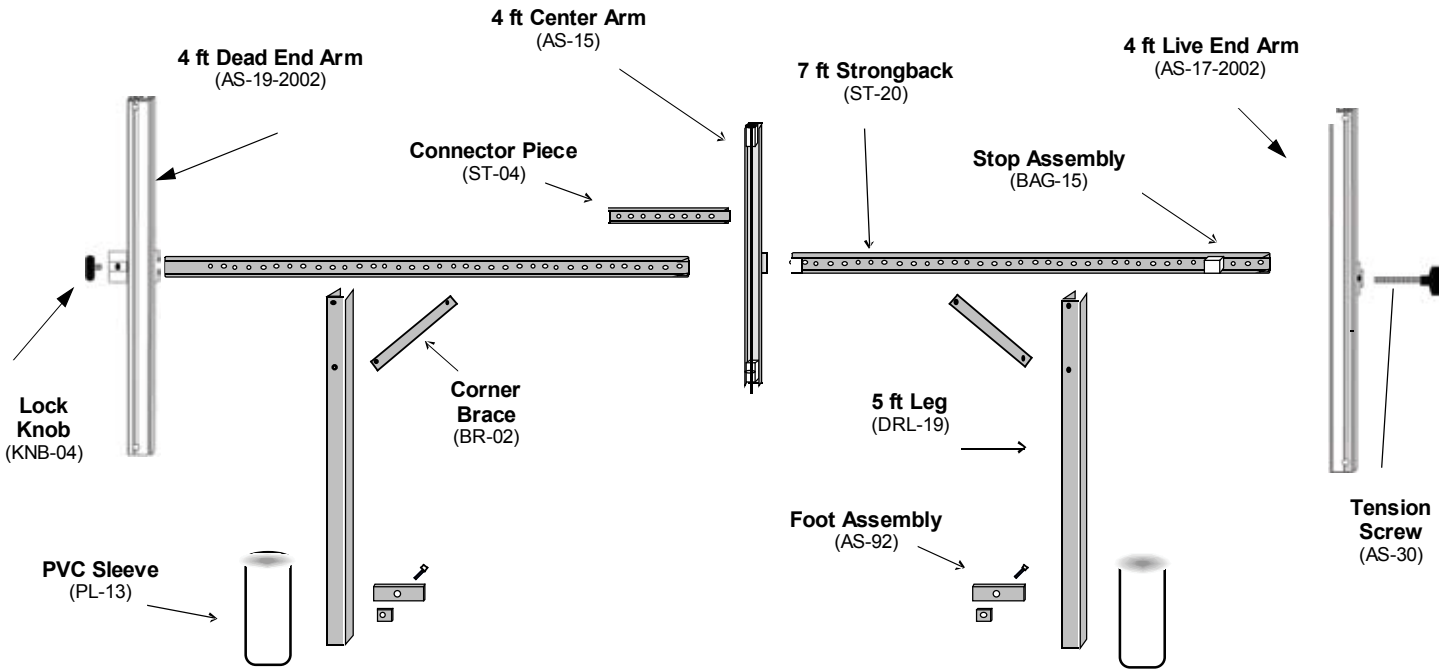

GROUND MOUNT BANNER FRAME 4 x 14 MODEL

Replacement Parts Guide

Fasteners Bags - Nuts & Bolts
(Bag-10) Bolt Legs to Strongback
(Bag-22) Bolt Connector Piece to Strongback

Single Accent Flag
Set of 3 Accent Flags
Specify colors