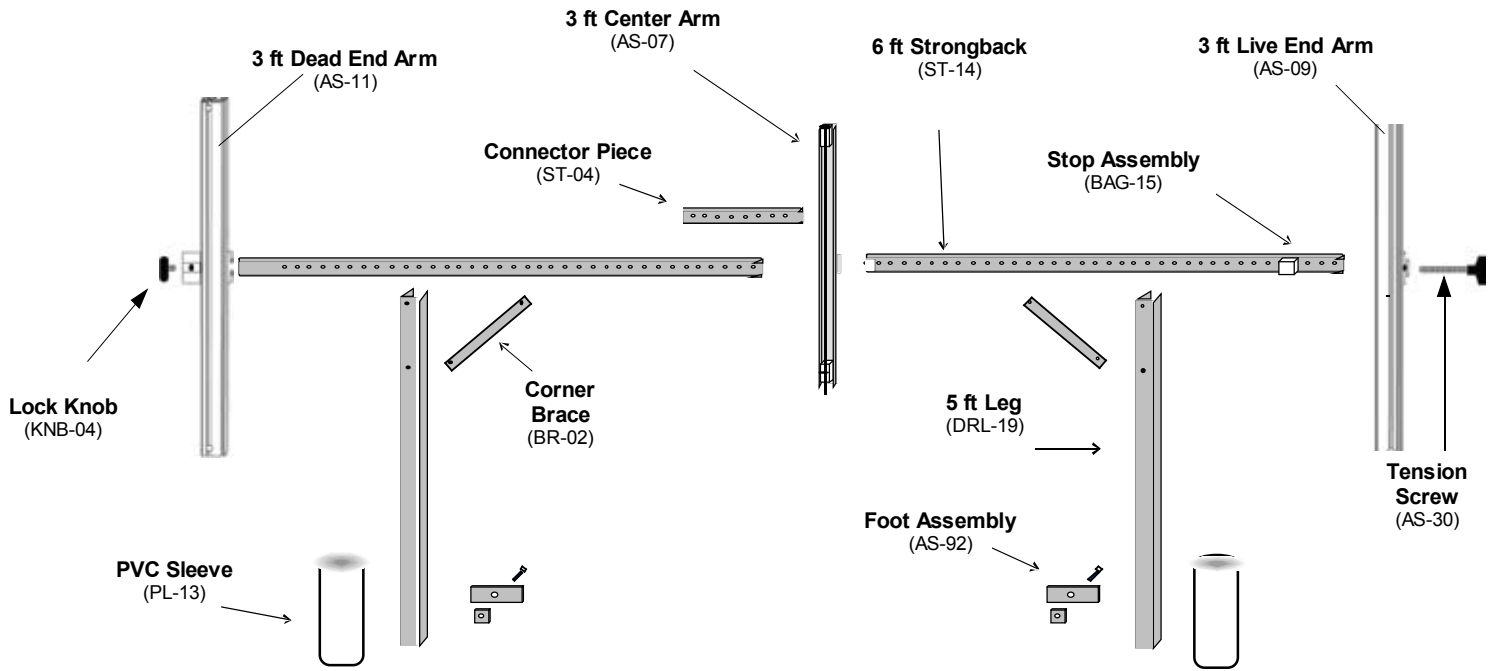

Ground Mount Banner Frame - 3 x 12 Model Replacement Parts Guide

Fasteners Bags - Nuts & Bolts
(Bag-10) Bolt Legs to Strongback
(Bag-22) Bolt Connector Piece to Strongback

Single Accent Flag
Set of 3 Accent Flags
Specify colors