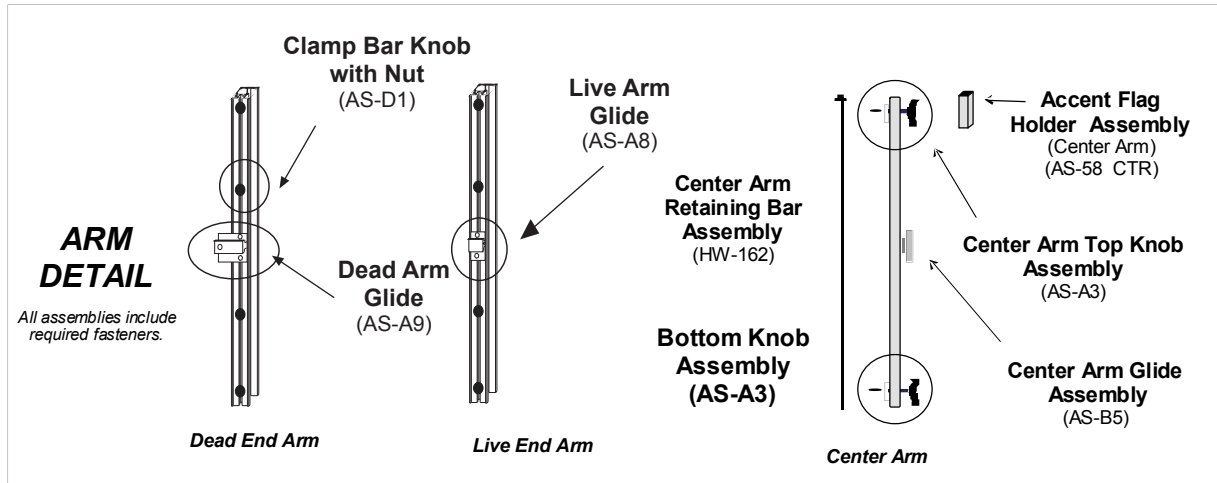

Ground Mount Banner Frame - 3 x 12 Model Replacement Parts Guide

Fasteners Bags - Nuts & Bolts
(Bag-10) Bolt Legs to Strongback
(Bag-22) Bolt Connector Piece to Strongback

Single Accent Flag
Set of 3 Accent Flags
Specify colors