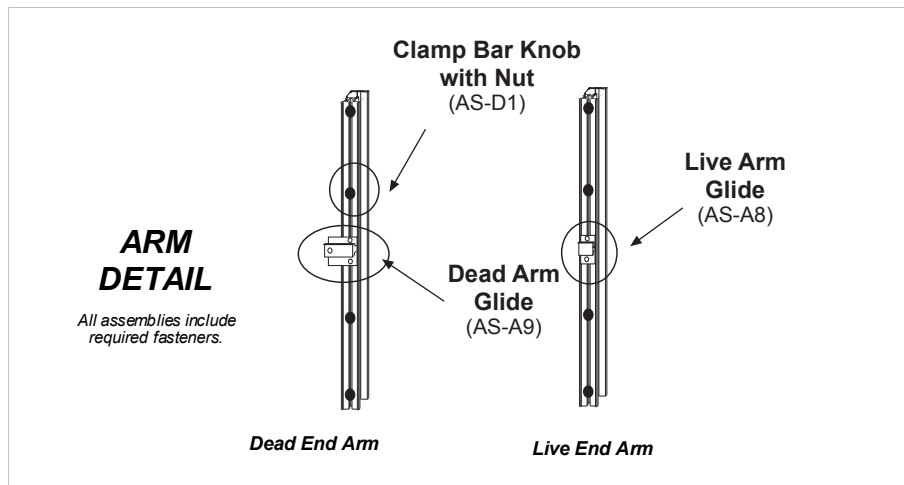

Ground Mount Banner Frame - 3 x 10 Model Replacement Parts Guide

Fasteners Bags - Nuts & Bolts
(Bag-10) Bolt Legs to Strongback
(Bag-22) Bolt Connector Piece to Strongback

Single Accent Flag
Set of 2 Accent Flags
Specify colors