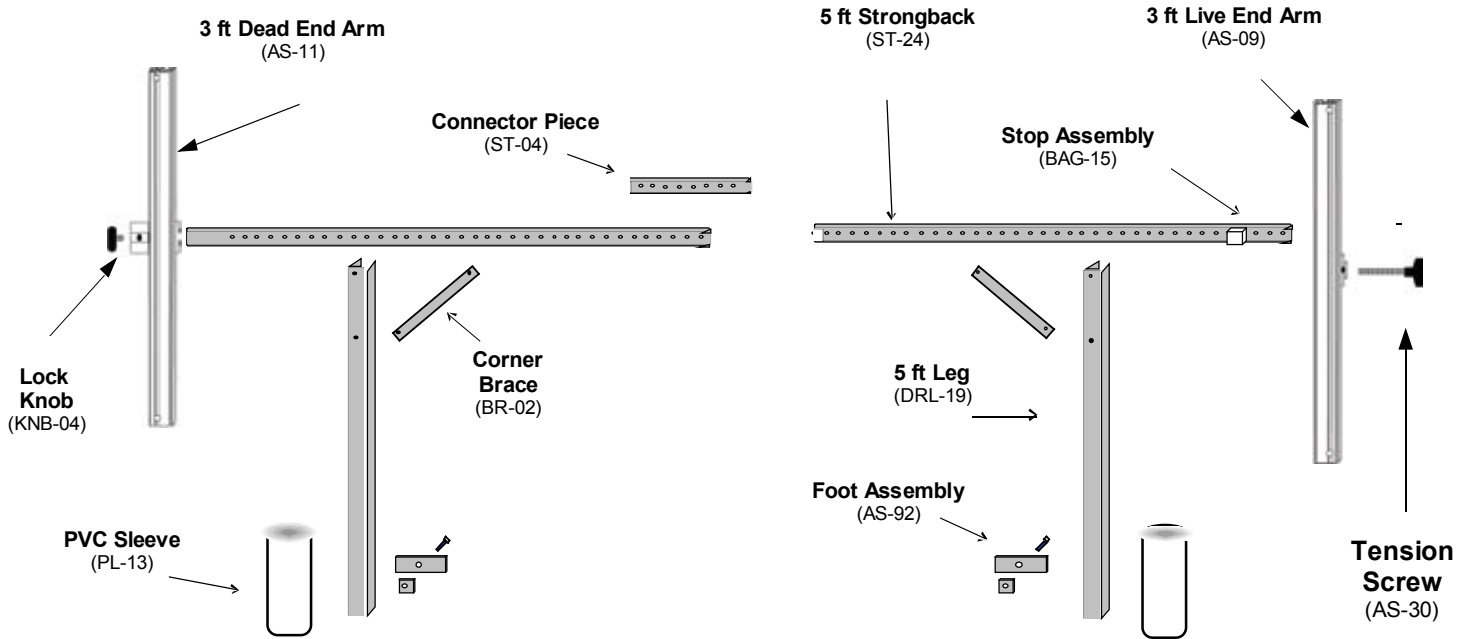

Ground Mount Banner Frame - 3 x 10 Model Replacement Parts Guide

Fasteners Bags - Nuts & Bolts
(Bag-10) Bolt Legs to Strongback
(Bag-22) Bolt Connector Piece to Strongback

Single Accent Flag
Set of 2 Accent Flags
Specify colors