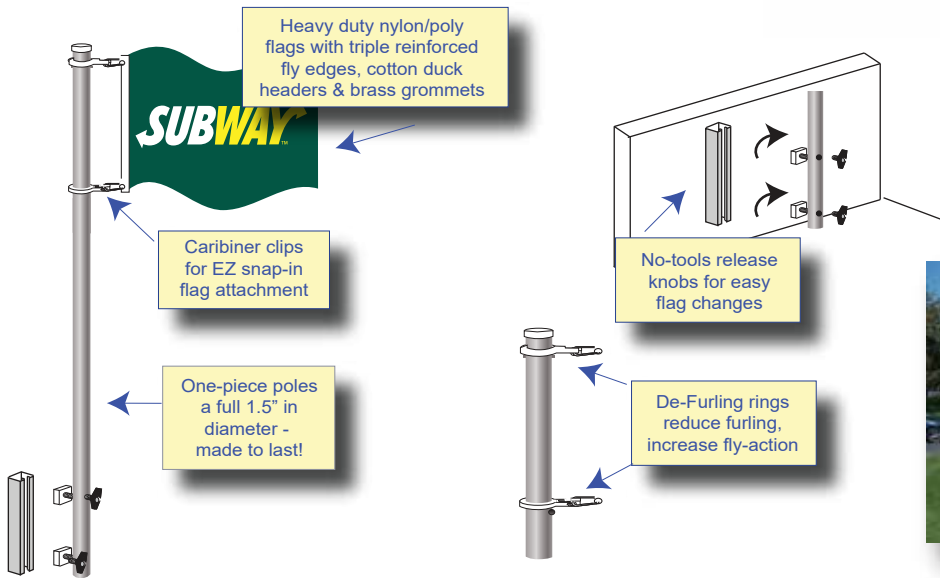

Flags and Flagpoles

We're the country's leading source for merchandising flag displays for a reason. Our flags are the highest quality available, made from the most advanced fabrics and sewn to provide the longest usable life. Our roof and ground display poles are the best you can buy, built for durability, superior fly-action and ease of use.

Join the many Subway operators who use our flags and poles to enhance their stores' visibility!

Ground flags create a dramatic lawn display

POLE & BRACKET PRICES

Choose from 7 ft or 8 ft pole
Same low price

Pole & **$65.00 ea**
Roof bracket

Pole & **$47.00 ea**
Ground sleeve