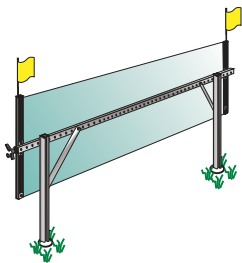

3x8 Model
Fits Subway banners

Mechanical tensioning keeps banners tight!

There is no more effective way to display your exterior banners than above the roof. And there is no better way to do that than with Voxpop's TopLine Banner Frame for Subway. It creates big bold impact and pulls customers off the street.

Ground Mount Frame

\$345

Optional accent flags (2) - add \$24

3x8 Model
Fits Subway banners

Create a dramatic lawn display with your Subway banners and this frame

Mechanical tensioning keeps banners taut the entire promotion

U-Frames

Our new U-Frame provides an appealing alternative to wire lawn frames. The sturdy steel frame slides over two heavy ground rods, and the P.O.P. just slides into channels. Simple, professional and effective!

\$33.00

- ✓ Attractive display replaces wire frames forever!
- ✓ Creates a professional, consistent image
- ✓ Simple to install, and the POP just slides in

Pole Mount Frame

All pole banners need hardware, and Voxpop's is the world's best system. Our banner frame tensions your pole banner into a drum-tight sign. The sturdy frame is a one-time purchase for years and years of superior merchandising performance. Models fit Subway 3x5 pole banners.