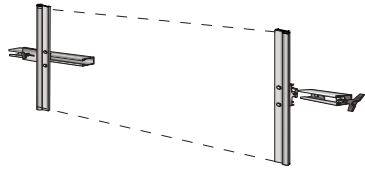

\$33.00

- ✓ Attractive display replaces wire frames forever!
- ✓ Creates a professional, consistent image
- ✓ Simple to install, and the POP just slides in

Pole Mount Frame

All pole banners need hardware, and Voxpop's is the world's best system. Our banner frame tensions your pole banner into a drum-tight sign. The sturdy frame is a one-time purchase for years and years of superior merchandising performance. Models fit Subway 3x5 pole banners.

Tensions pole banners mechanically!

\$102.00

\$189.00

Single sided frame Double sided frame

- ✓ Available single or double sided
- ✓ Creates a professional, consistent image
- ✓ Simple to install and change media
- ✓ All models include mounting clamps

NEW!

Self contained pole banner frame with water-filled base. GOES ANYWHERE!

\$395.00
Complete
(Banner not included)

HangTight Frame

3x8 Wall Model **\$148.00**

A sign? Nope! A banner tensioned drum tight.

Voxpop's HangTight banner mounting frames create perfect, sign-like displays. They install on any wall surface - just screw several tracks into your building - that's it! Fasteners are available for any type of wall surface . . . wood, brick, metal or drivet. Inexpensive and easy to use! Fits all Subway banners!