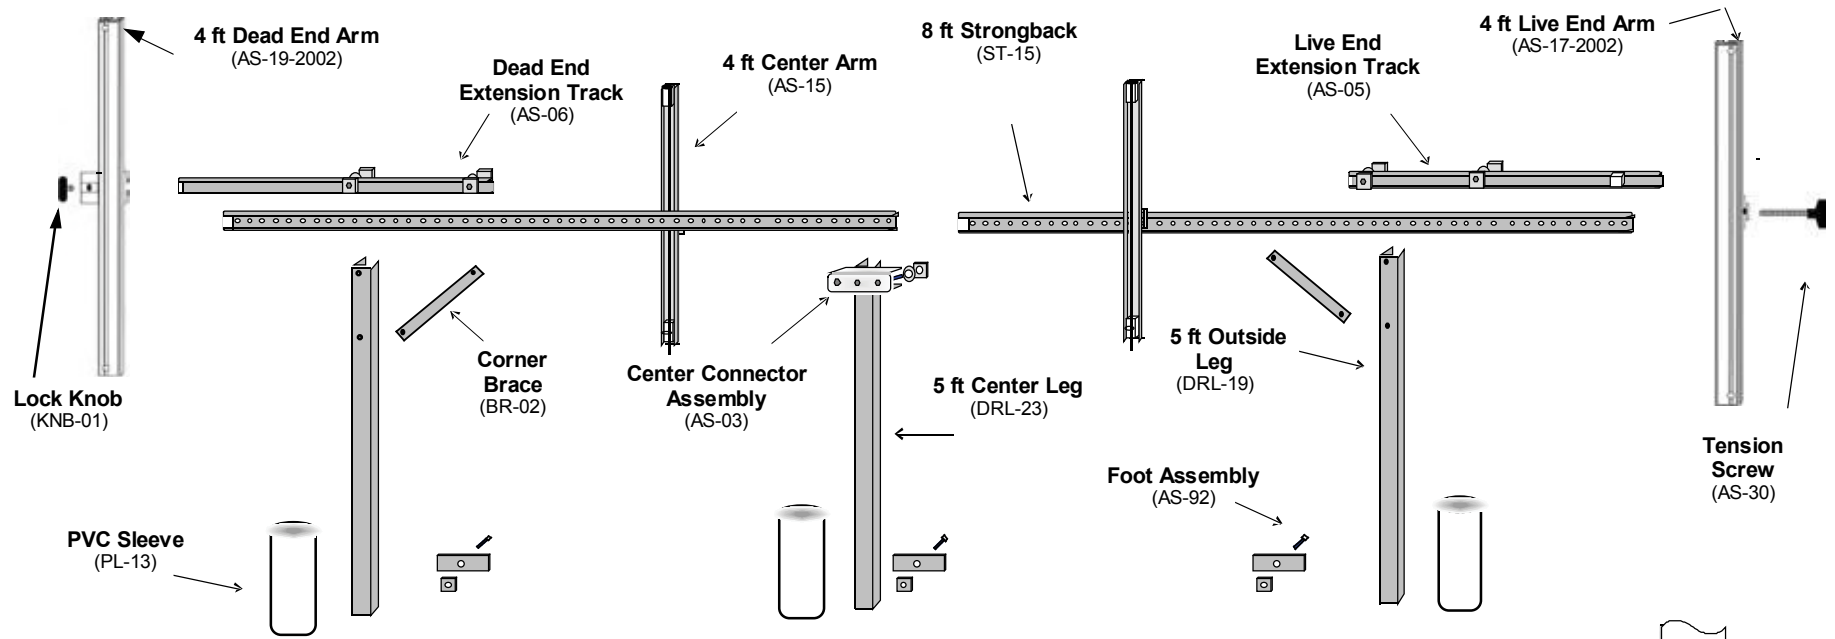

# Ground Mount Banner Frame - 4 X 18 ' Model Replacement Parts Guide

Single Accent Flag Set of 4 Accent Flags  
Specify colors

**Fasteners Bags - Nuts & Bolts**  
(Bag-10) Bolt Legs to Strongback