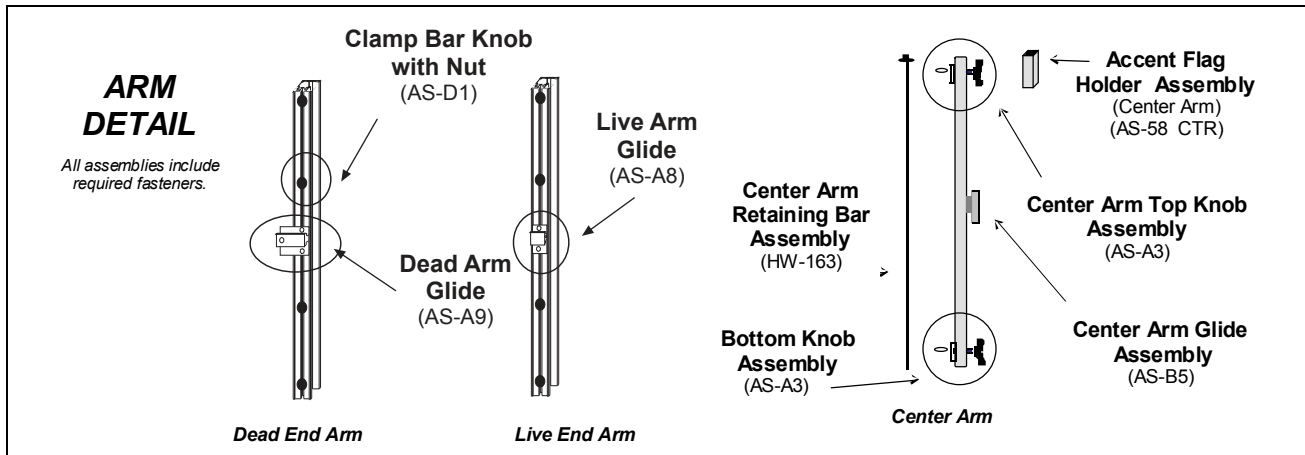

# Ground Mount Banner Frame - 4 X 18 ' Model Replacement Parts Guide

Single Accent Flag Set of 4 Accent Flags  
Specify colors

**Fasteners Bags - Nuts & Bolts**  
(Bag-10) Bolt Legs to Strongback