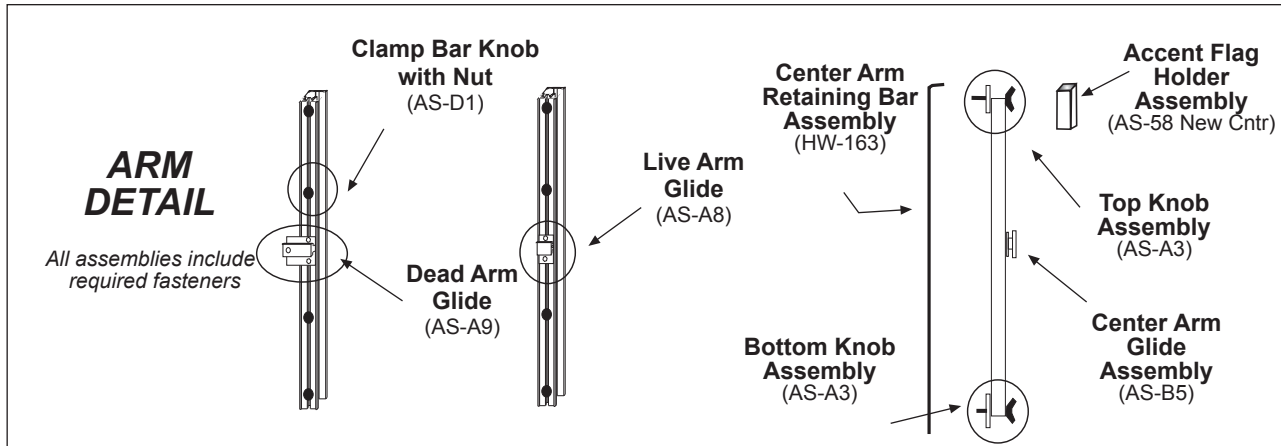

# TopLine Banner Frame - 4 x 20 Model Replacement Parts Guide

**Fastener Bags - Nuts Bolts & Screws**

Screw Bag - mount Legs to wall (Bag-01)

Fasteners Bag - bolt Legs to Strongback (Bag-10)

Fasteners Bag - bolt Leg Brackets to Leg (Bag-08)

Master Fastener Bag - 2 of Above and 1 Bag-15 (Bag-MM)