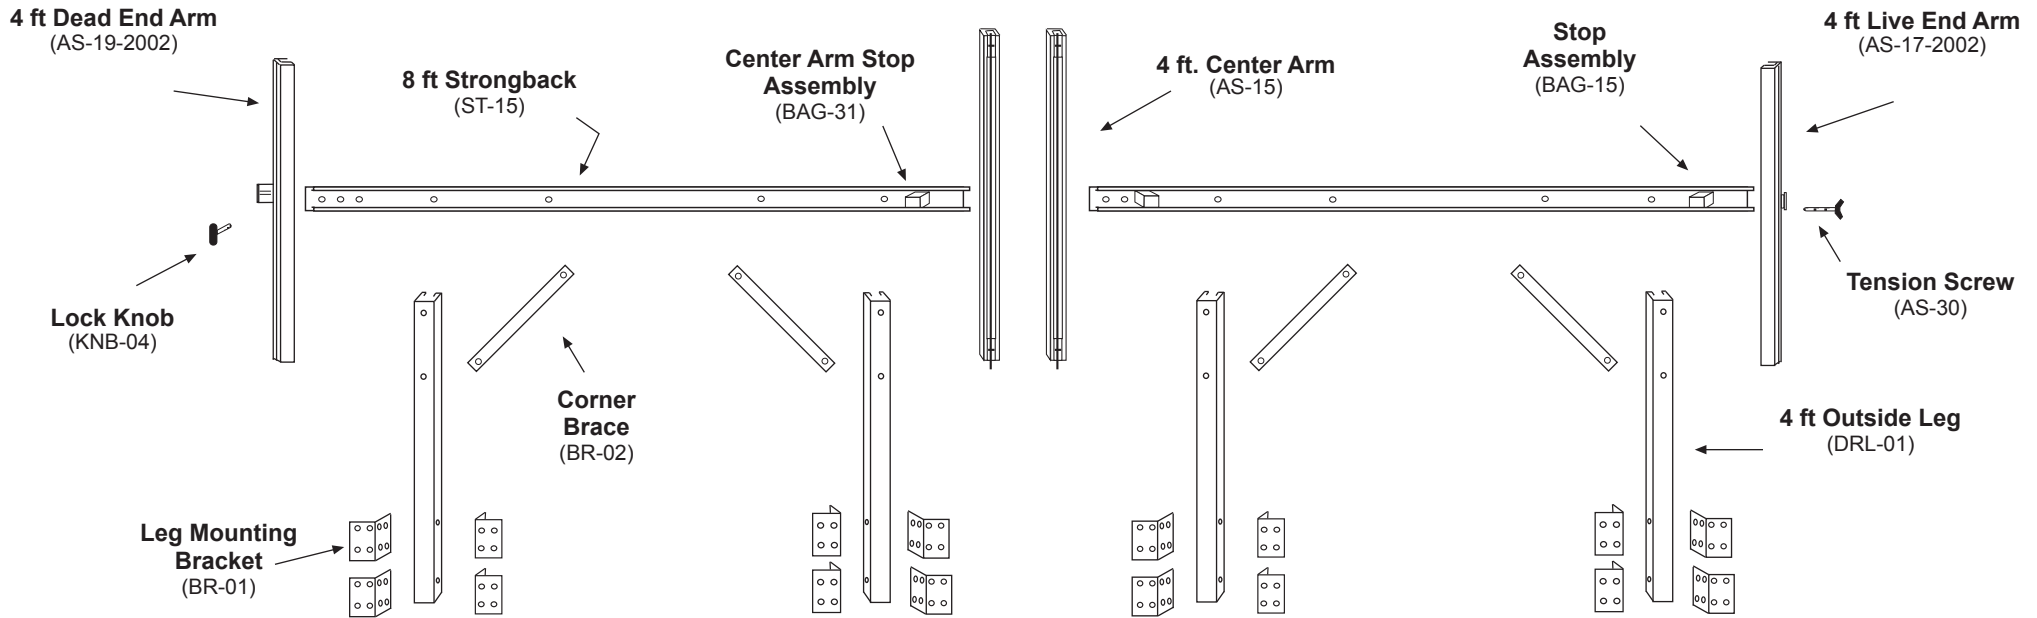

# TopLine Banner Frame - 4 x 20 Model Replacement Parts Guide

**Fastener Bags - Nuts Bolts & Screws**

Screw Bag - mount Legs to wall (Bag-01)

Fasteners Bag - bolt Legs to Strongback (Bag-10)

Fasteners Bag - bolt Leg Brackets to Leg (Bag-08)

Master Fastener Bag - 2 of Above and 1 Bag-15 (Bag-MM)