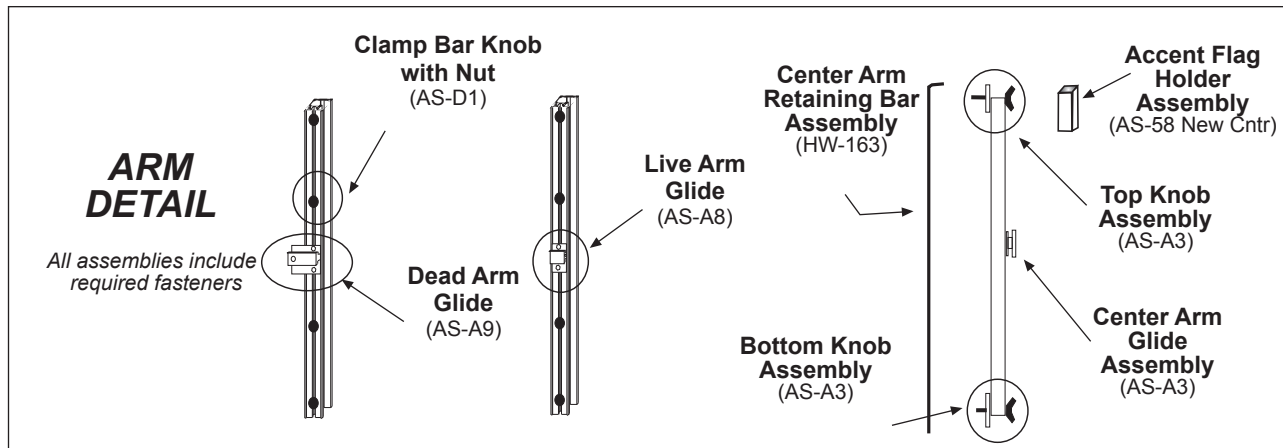

TopLine Banner Frame - 4 x 12 Model Replacement Parts Guide

Fastener Bags - Nuts Bolts & Screws

Screw Bag - mount Legs to wall (Bag-01)

Fasteners Bag - bolt Legs to Strongback (Bag-10)

Fasteners Bag - bolt Leg Brackets to Leg (Bag-08)

Fasteners Bag - Connctr Pc to Strongback (Bag-22)