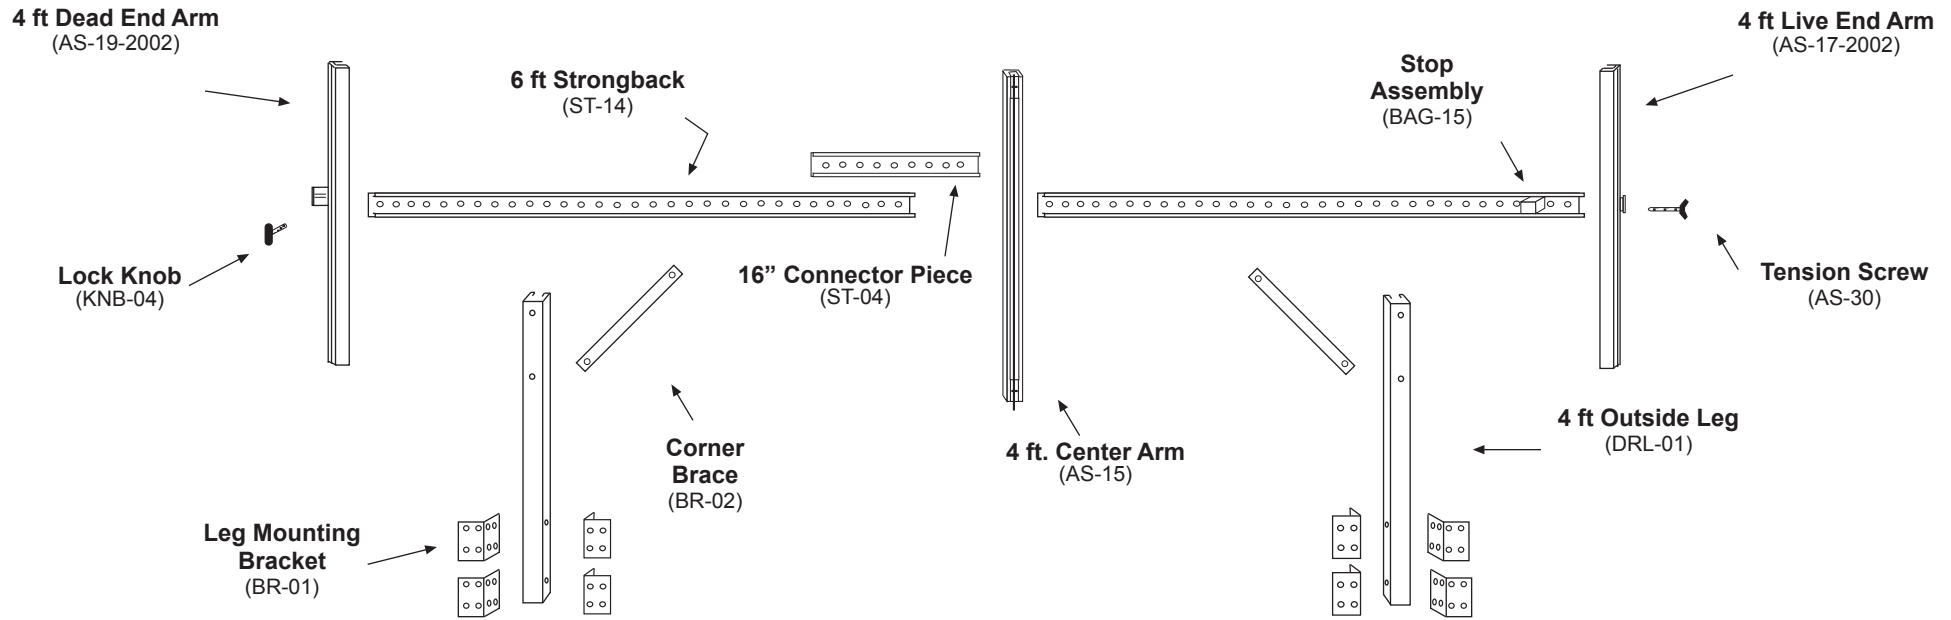

TopLine Banner Frame - 4 x 12 Model Replacement Parts Guide

Fastener Bags - Nuts Bolts & Screws

Screw Bag - mount Legs to wall (Bag-01)

Fasteners Bag - bolt Legs to Strongback (Bag-10)

Fasteners Bag - bolt Leg Brackets to Leg (Bag-08)

Fasteners Bag - Connctr Pc to Strongback (Bag-22)