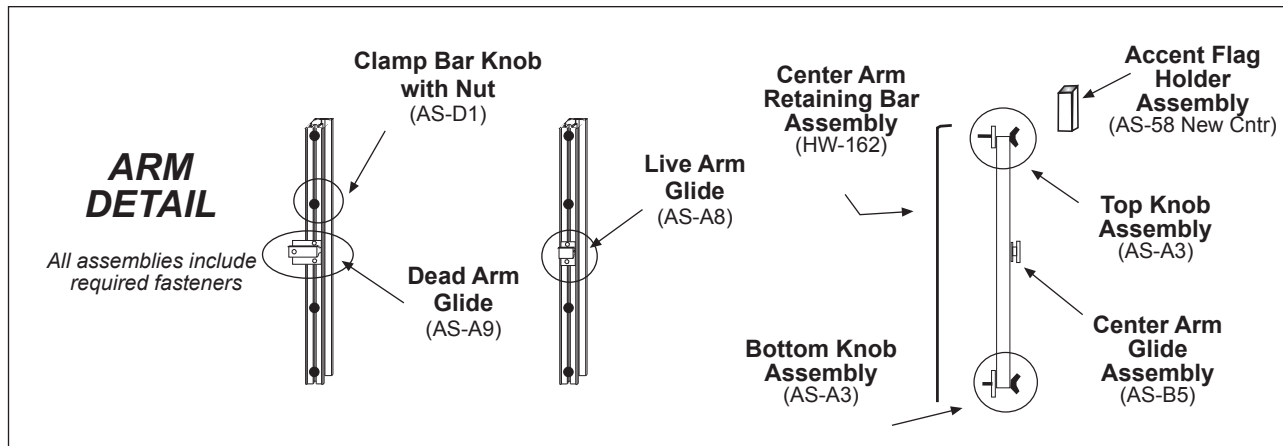

TopLine Banner Frame - 3 x 14 Model Replacement Parts Guide & Price List

Fastener Bags - Nuts Bolts & Screws

- Screw Bag - mount Legs to wall (Bag-01) **\$3.50**
- Fasteners Bag - bolt Legs to Strongback (Bag-10) **\$2.50**
- Fasteners Bag - bolt Leg Brackets to Leg (Bag-08) **\$4.50**
- Fasteners Bag - Connctr Pc to Strongback(Bag-22) **\$1.50**