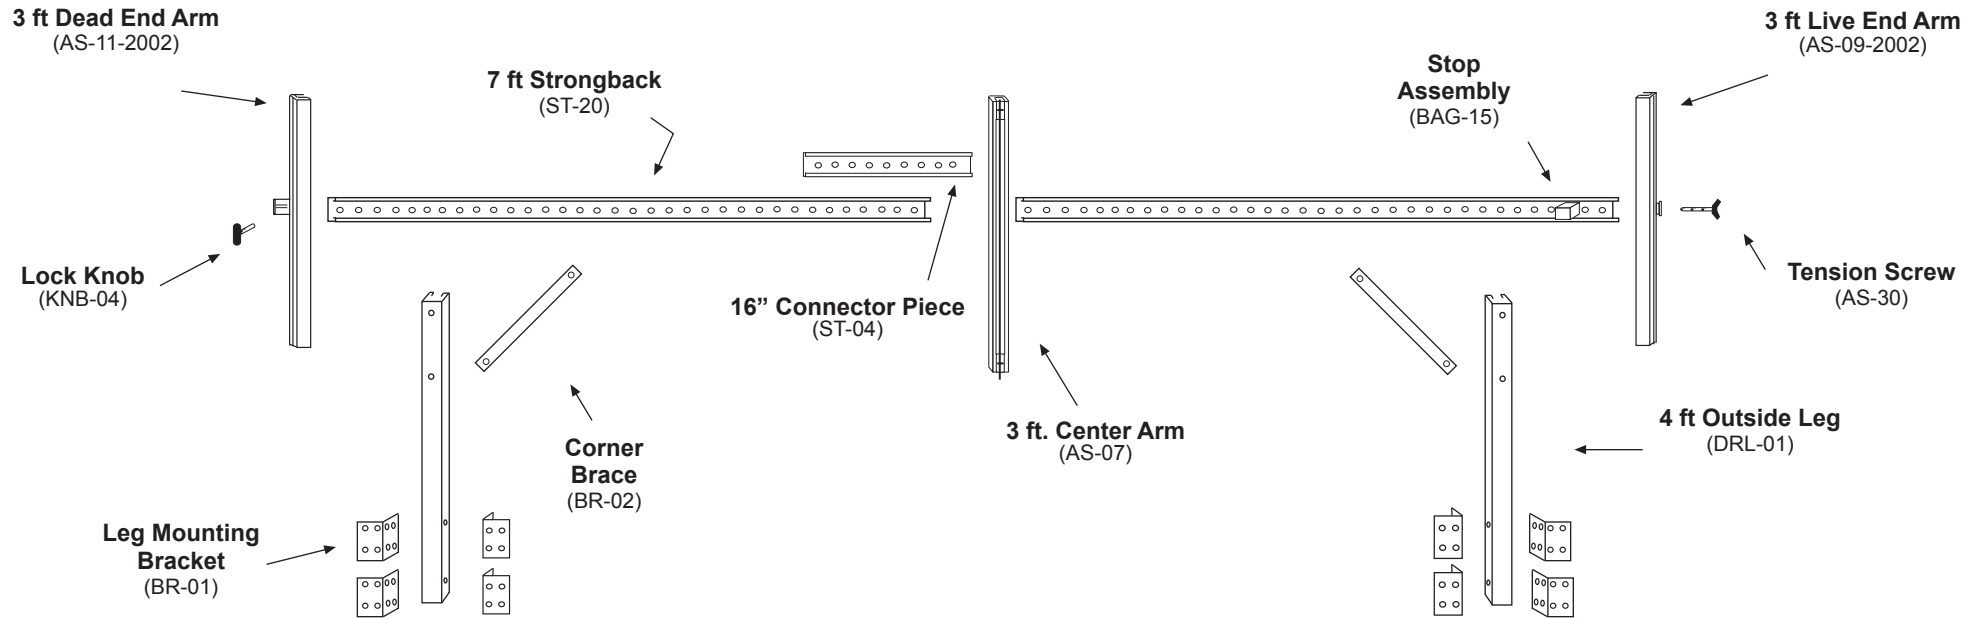

TopLine Banner Frame - 3 x 14 Model Replacement Parts Guide & Price List

Fastener Bags - Nuts Bolts & Screws

- Screw Bag - mount Legs to wall (Bag-01) **\$3.50**
- Fasteners Bag - bolt Legs to Strongback (Bag-10) **\$2.50**
- Fasteners Bag - bolt Leg Brackets to Leg (Bag-08) **\$4.50**
- Fasteners Bag - Connctr Pc to Strongback(Bag-22) **\$1.50**