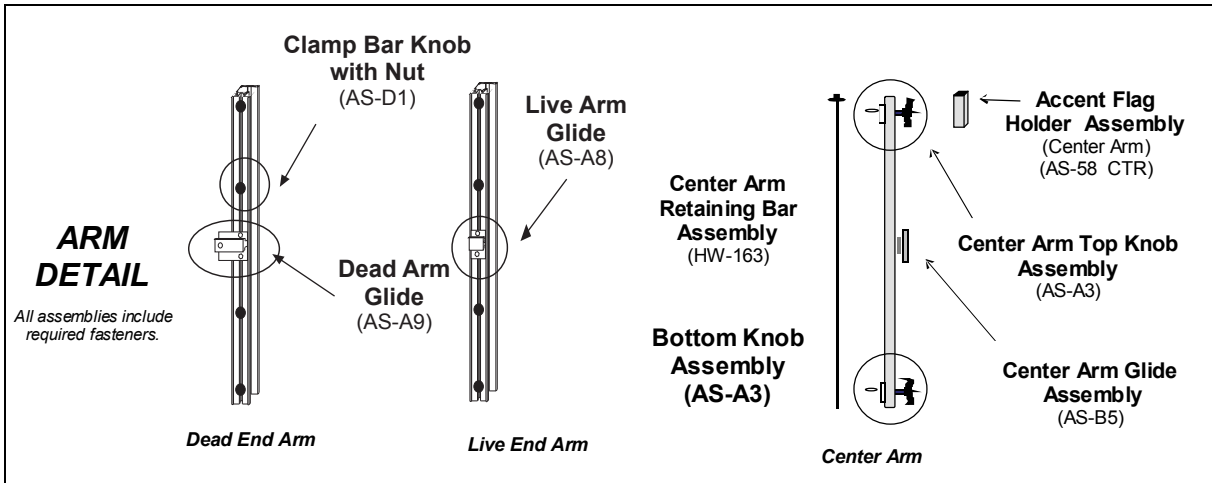

# GROUND MOUNT BANNER FRAME 4 x 12 MODEL

## Replacement Parts Guide

**Fasteners Bags - Nuts & Bolts**  
(Bag-10) Bolt Legs to Strongback  
(Bag-22) Bolt Connector Piece to Strongback

Single Accent Flag  
Set of 3 Accent Flags  
Specify colors

To Order Call Toll-Free 1-800-386-9767  
FAX: 410-641-1092 Int'l 410-641-1090 www.voxpopms.com