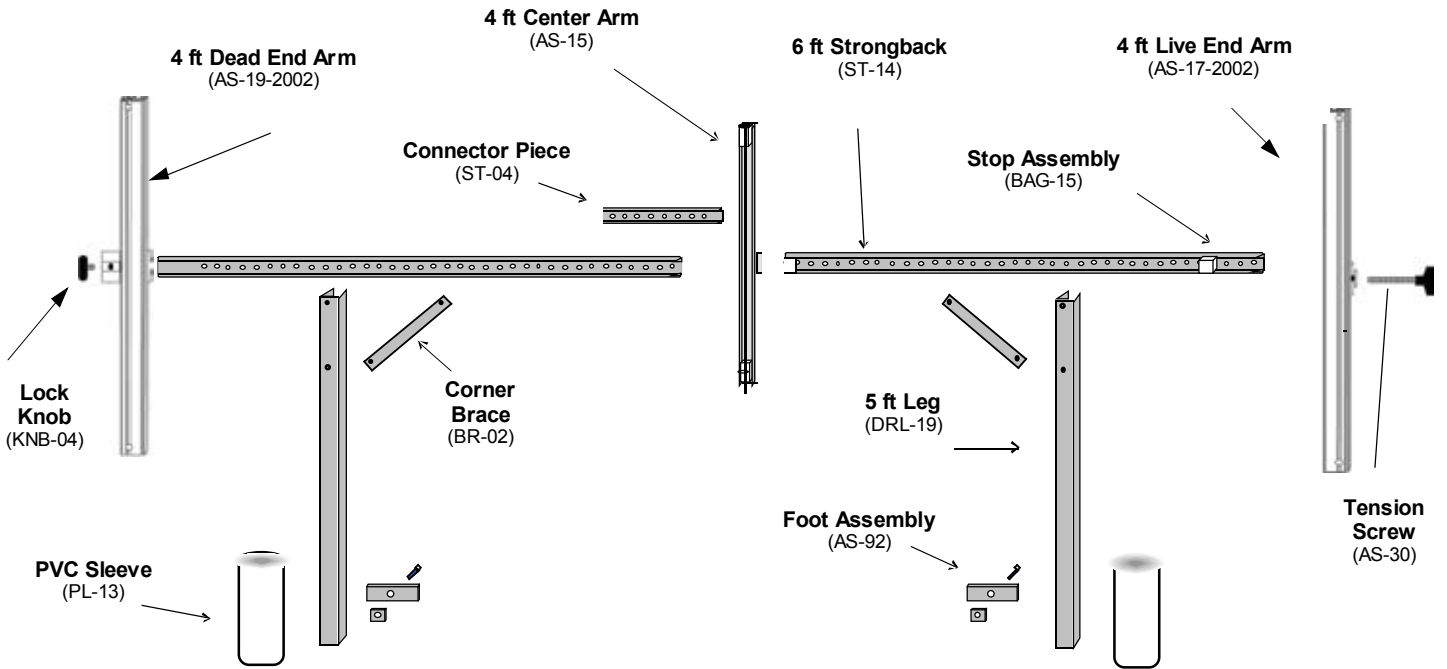

# GROUND MOUNT BANNER FRAME 4 x 12 MODEL

## Replacement Parts Guide

**Fasteners Bags - Nuts & Bolts**  
(Bag-10) Bolt Legs to Strongback  
(Bag-22) Bolt Connector Piece to Strongback

Single Accent Flag  
Set of 3 Accent Flags  
Specify colors

To Order Call Toll-Free 1-800-386-9767  
FAX: 410-641-1092 Int'l 410-641-1090 www.voxpopms.com