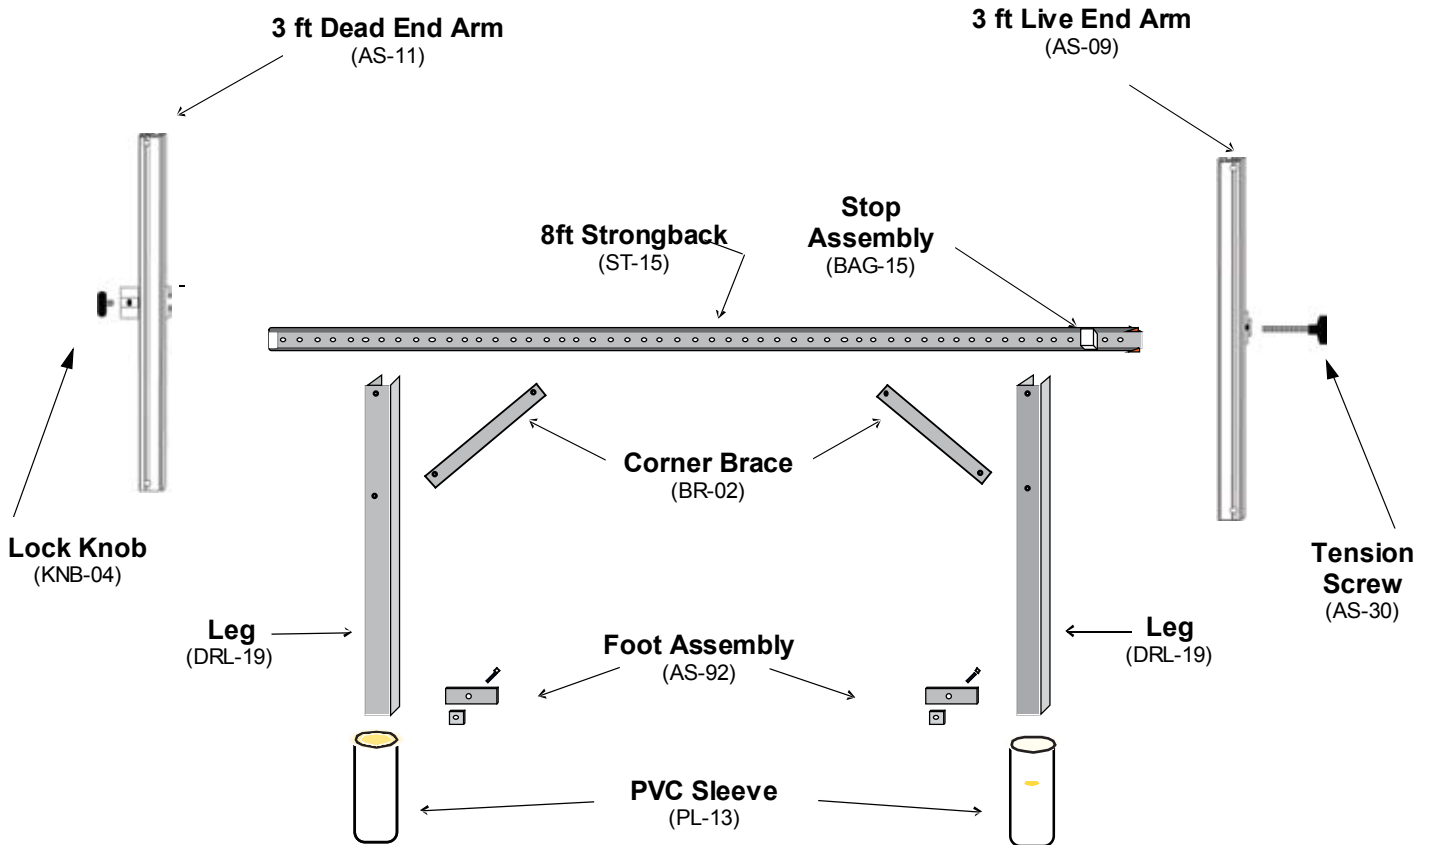

# GROUND MOUNT BANNER FRAME 3 x 8 MODEL Replacement Parts Guide

**Replacement Nuts & Bolts**

For assembling Legs & Strongback (BAG-10)

To Order Call Toll-Free 1-800-386-9767  
 FAX: 410-641-1092 Int'l 410-641-1090 [www.voxpopms.com](http://www.voxpopms.com)