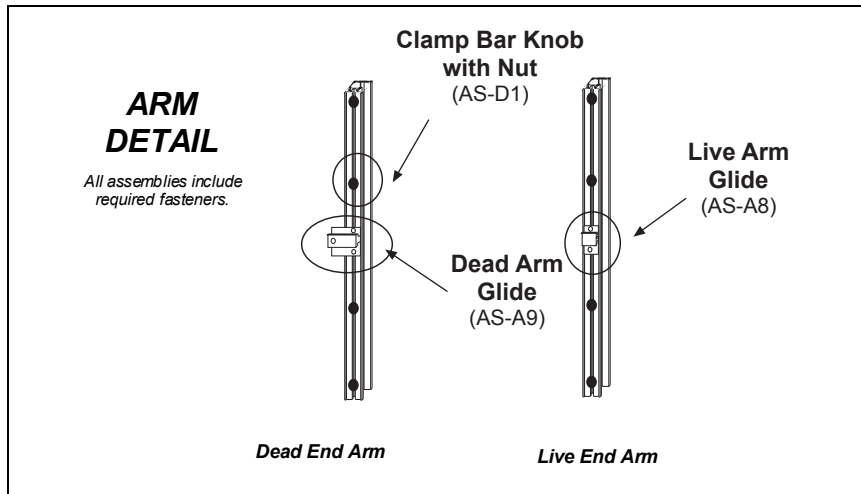

# GROUND MOUNT BANNER FRAME 3 x 8 MODEL Replacement Parts Guide

**Replacement Nuts & Bolts**

For assembling Legs & Strongback (BAG-10)

To Order Call Toll-Free 1-800-386-9767  
 FAX: 410-641-1092 Int'l 410-641-1090 [www.voxpopms.com](http://www.voxpopms.com)